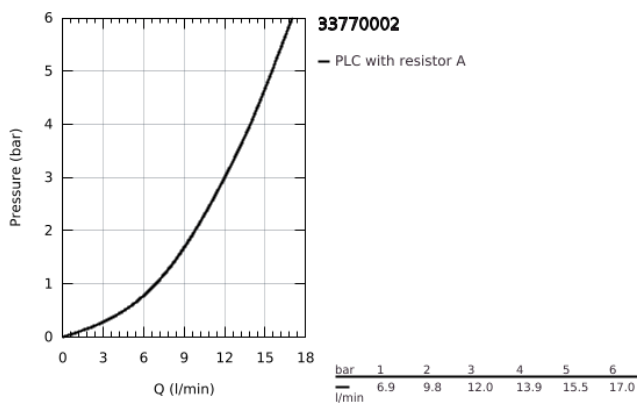

33 770 002 **EURODISC COSMOPOLITAN SINGLE-LEVER SINK MIXER 1/2"**

**PRODUCT DESCRIPTION**

- Colour: chrome
- medium spout
- single hole installation
- GROHE LongLife finish
- GROHE SilkMove 35 mm ceramic cartridge
- mousseur
- adjustable flow rate limiter
- swivel cast spout
- swivel area 140°
- flexible connection hoses
- rapid installation system
- maximum flow rate (at 3 bar): 13 l/min

## 33 770 002 EURODISC COSMOPOLITAN SINGLE-LEVER SINK MIXER 1/2"