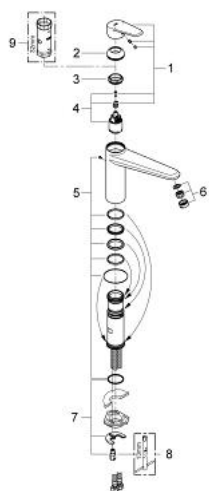

33 770 002 **EURODISC COSMOPOLITAN SINGLE-LEVER SINK MIXER 1/2"**

**PRODUCT DESCRIPTION**

- Colour: chrome
- medium spout
- single hole installation
- GROHE LongLife finish
- GROHE SilkMove 35 mm ceramic cartridge
- mousseur
- adjustable flow rate limiter
- swivel cast spout
- swivel area 140°
- flexible connection hoses
- rapid installation system
- maximum flow rate (at 3 bar): 13 l/min

## 33 770 002 EURODISC COSMOPOLITAN SINGLE-LEVER SINK MIXER 1/2"

### SPARE PARTS

- 1: Lever (Spare part-nr. 46738000)
  - 2: Cap (Spare part-nr. 46492000)
  - 3: Screw ring (Spare part-nr. 46815000)
  - 4: Cartridge (Spare part-nr. 46374000)
  - 5: Seal kit (Spare part-nr. 46760000)
  - 6: Mousseur (Spare part-nr. 13929000)
  - 7: Shank mounting kit (Spare part-nr. 46249000)
  - 8: Mounting wrench (Spare part-nr. 19017000)\*
  - 9: Socket spanner (Spare part-nr. 19332000)\*
- \* Optional accessories