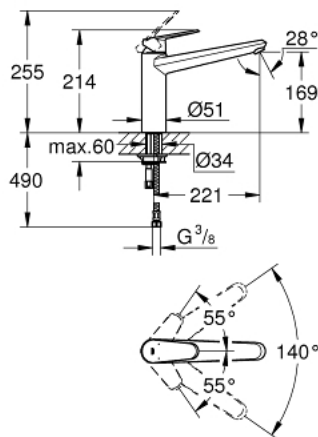

33 770 002 **EURODISC COSMOPOLITAN SINGLE-LEVER SINK MIXER 1/2"**

**PRODUCT DESCRIPTION**

- Colour: chrome
- medium spout
- single hole installation
- GROHE LongLife finish
- GROHE SilkMove 35 mm ceramic cartridge
- mousseur
- adjustable flow rate limiter
- swivel cast spout
- swivel area 140°
- flexible connection hoses
- rapid installation system
- maximum flow rate (at 3 bar): 13 l/min

## 33 770 002 EURODISC COSMOPOLITAN SINGLE-LEVER SINK MIXER 1/2"

### SPARE PARTS

- 1: Lever (Spare part-nr. 46738000)
  - 2: Cap (Spare part-nr. 46492000)
  - 3: Screw ring (Spare part-nr. 46815000)
  - 4: Cartridge (Spare part-nr. 46374000)
  - 5: Seal kit (Spare part-nr. 46760000)
  - 6: Mousseur (Spare part-nr. 13929000)
  - 7: Shank mounting kit (Spare part-nr. 46249000)
  - 8: Mounting wrench (Spare part-nr. 19017000)\*
  - 9: Socket spanner (Spare part-nr. 19332000)\*
- \* Optional accessories