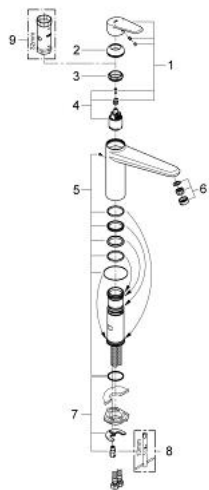

33 770 002 **EURODISC COSMOPOLITAN SINGLE-LEVER SINK MIXER 1/2"**

PRODUCT DESCRIPTION

- Tyc: Chrome
- medium spout
- single hole installation
- GROHE LongLife finish
- GROHE SilkMove 35 mm ceramic cartridge
- mousseur
- adjustable flow rate limiter
- swivel cast spout
- swivel area 140°
- flexible connection hoses
- rapid installation system
- maximum flow rate (at 3 bar): 13 l/min

33 770 002 **EURODISC COSMOPOLITAN SINGLE-LEVER SINK MIXER 1/2"**

SPARE PARTS

- 1: Lever (Spare part-nr. 46738000)
 - 2: Cap (Spare part-nr. 46492000)
 - 3: Screw ring (Spare part-nr. 46815000)
 - 4: Cartridge (Spare part-nr. 46374000)
 - 5: Seal kit (Spare part-nr. 46760000)
 - 6: Mousseur (Spare part-nr. 13929000)
 - 7: Shank mounting kit (Spare part-nr. 46249000)
 - 8: Mounting wrench (Spare part-nr. 19017000)*
 - 9: Socket spanner (Spare part-nr. 19332000)*
- * Optional accessories