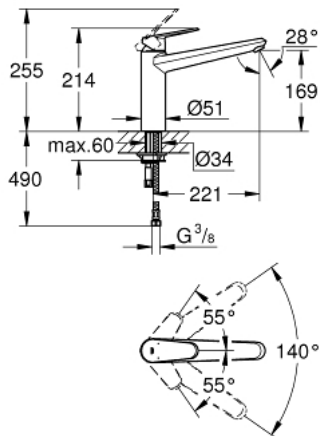

33 770 002 **EURODISC COSMOPOLITAN SINGLE-LEVER SINK MIXER 1/2"**

PRODUCT DESCRIPTION

- Tyc: Chrome
- medium spout
- single hole installation
- GROHE LongLife finish
- GROHE SilkMove 35 mm ceramic cartridge
- mousseur
- adjustable flow rate limiter
- swivel cast spout
- swivel area 140°
- flexible connection hoses
- rapid installation system
- maximum flow rate (at 3 bar): 13 l/min

33 770 002 **EURODISC COSMOPOLITAN SINGLE-LEVER SINK MIXER 1/2"**

SPARE PARTS

- 1: Lever (Spare part-nr. 46738000)
 - 2: Cap (Spare part-nr. 46492000)
 - 3: Screw ring (Spare part-nr. 46815000)
 - 4: Cartridge (Spare part-nr. 46374000)
 - 5: Seal kit (Spare part-nr. 46760000)
 - 6: Mousseur (Spare part-nr. 13929000)
 - 7: Shank mounting kit (Spare part-nr. 46249000)
 - 8: Mounting wrench (Spare part-nr. 19017000)*
 - 9: Socket spanner (Spare part-nr. 19332000)*
- * Optional accessories