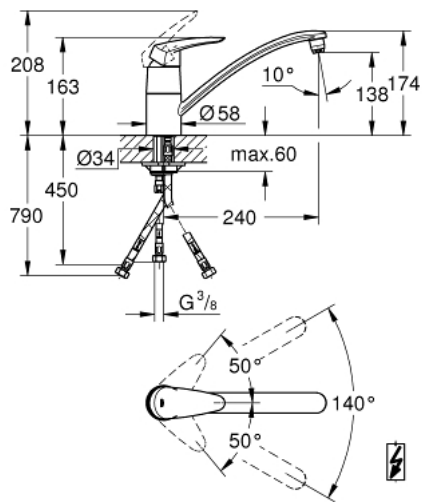

33 771 001 EURODISC SINGLE-LEVER SINK MIXER 1/2"

PRODUCT DESCRIPTION

- Colour: chrome
- low spout
- for open water heater
- single hole installation
- GROHE LongLife finish
- GROHE SilkMove 46 mm ceramic cartridge
- integrated flow regulating valve
- swivel tubular spout with stop limiter and flow straightener
- swivel area 140°
- flexible connection hoses
- rapid installation system
- maximum flow rate (at 3 bar): 8 l/min

33 771 001 EURODISC SINGLE-LEVER SINK MIXER 1/2"

SPARE PARTS

- 1: Lever (Spare part-nr. 46568000)
 - 2: Cap (Spare part-nr. 46601000)
 - 3: Cartridge (Spare part-nr. 46409000)
 - 4: Seal kit (Spare part-nr. 46429SA0)
 - 5: Flow straightener (Spare part-nr. 46163000)
 - 6: Mousseur (Spare part-nr. 46324000)
 - 7: Shank mounting kit (Spare part-nr. 46249000)
 - 8: Connection hose (Spare part-nr. 46255000)
 - 9: Mounting wrench (Spare part-nr. 19017000)*
- * Optional accessories