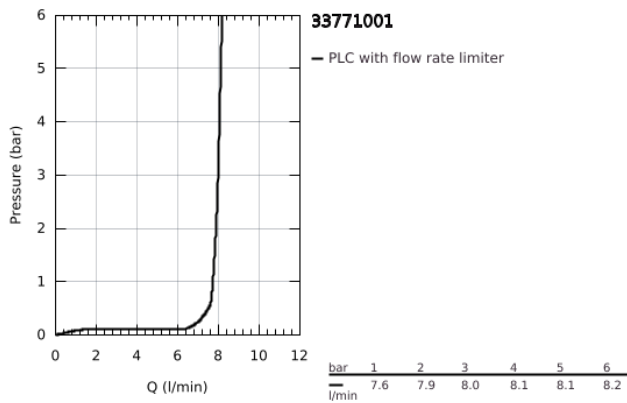

33 771 001 EURODISC SINGLE-LEVER SINK MIXER 1/2"

PRODUCT DESCRIPTION

- Colour: chrome
- low spout
- for open water heater
- single hole installation
- GROHE LongLife finish
- GROHE SilkMove 46 mm ceramic cartridge
- integrated flow regulating valve
- swivel tubular spout with stop limiter and flow straightener
- swivel area 140°
- flexible connection hoses
- rapid installation system
- maximum flow rate (at 3 bar): 8 l/min

33 771 001 EURODISC SINGLE-LEVER SINK MIXER 1/2"

SPARE PARTS

- 1: Lever (Spare part-nr. 46568000)
 - 2: Cap (Spare part-nr. 46601000)
 - 3: Cartridge (Spare part-nr. 46409000)
 - 4: Seal kit (Spare part-nr. 46429SA0)
 - 5: Flow straightener (Spare part-nr. 46163000)
 - 6: Mousseur (Spare part-nr. 46324000)
 - 7: Shank mounting kit (Spare part-nr. 46249000)
 - 8: Connection hose (Spare part-nr. 46255000)
 - 9: Mounting wrench (Spare part-nr. 19017000)*
- * Optional accessories