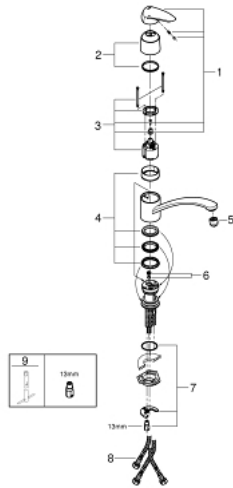

33 771 001 EURODISC SINGLE-LEVER SINK MIXER 1/2"

PRODUCT DESCRIPTION

- Colour: chrome
- low spout
- for open water heater
- single hole installation
- GROHE LongLife finish
- GROHE SilkMove 46 mm ceramic cartridge
- integrated flow regulating valve
- swivel tubular spout with stop limiter and flow straightener
- swivel area 140°
- flexible connection hoses
- rapid installation system
- maximum flow rate (at 3 bar): 8 l/min

33 771 001 EURODISC SINGLE-LEVER SINK MIXER 1/2"

SPARE PARTS

- 1: Lever (Spare part-nr. 46568000)
 - 2: Cap (Spare part-nr. 46601000)
 - 3: Cartridge (Spare part-nr. 46409000)
 - 4: Seal kit (Spare part-nr. 46429SA0)
 - 5: Flow straightener (Spare part-nr. 46163000)
 - 6: Mousseur (Spare part-nr. 46324000)
 - 7: Shank mounting kit (Spare part-nr. 46249000)
 - 8: Connection hose (Spare part-nr. 46255000)
 - 9: Mounting wrench (Spare part-nr. 19017000)*
- * Optional accessories