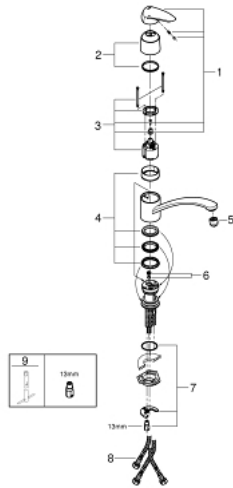

33 771 001 EURODISC SINGLE-LEVER SINK MIXER 1/2"

PRODUCT DESCRIPTION

- Tyc: Chrome
- low spout
- for open water heater
- single hole installation
- GROHE LongLife finish
- GROHE SilkMove 46 mm ceramic cartridge
- integrated flow regulating valve
- swivel tubular spout with stop limiter and flow straightener
- swivel area 140°
- flexible connection hoses
- rapid installation system
- maximum flow rate (at 3 bar): 8 l/min

33 771 001 EURODISC SINGLE-LEVER SINK MIXER 1/2"

SPARE PARTS

- 1: Lever (Spare part-nr. 46568000)
 - 2: Cap (Spare part-nr. 46601000)
 - 3: Cartridge (Spare part-nr. 46409000)
 - 4: Seal kit (Spare part-nr. 46429SA0)
 - 5: Flow straightener (Spare part-nr. 46163000)
 - 6: Flow limiter (Spare part-nr. 46324000)
 - 7: Shank mounting kit (Spare part-nr. 46249000)
 - 8: Connection hose (Spare part-nr. 46255000)
 - 9: Mounting wrench (Spare part-nr. 19017000)*
- * Optional accessories