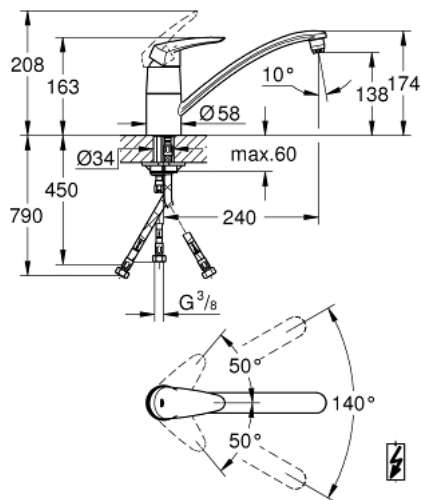

33 771 001 EURODISC SINGLE-LEVER SINK MIXER 1/2"

PRODUCT DESCRIPTION

- Tyc: Chrome
- low spout
- for open water heater
- single hole installation
- GROHE LongLife finish
- GROHE SilkMove 46 mm ceramic cartridge
- integrated flow regulating valve
- swivel tubular spout with stop limiter and flow straightener
- swivel area 140°
- flexible connection hoses
- rapid installation system
- maximum flow rate (at 3 bar): 8 l/min

33 771 001 EURODISC SINGLE-LEVER SINK MIXER 1/2"

SPARE PARTS

- 1: Lever (Spare part-nr. 46568000)
 - 2: Cap (Spare part-nr. 46601000)
 - 3: Cartridge (Spare part-nr. 46409000)
 - 4: Seal kit (Spare part-nr. 46429SA0)
 - 5: Flow straightener (Spare part-nr. 46163000)
 - 6: Flow limiter (Spare part-nr. 46324000)
 - 7: Shank mounting kit (Spare part-nr. 46249000)
 - 8: Connection hose (Spare part-nr. 46255000)
 - 9: Mounting wrench (Spare part-nr. 19017000)*
- * Optional accessories