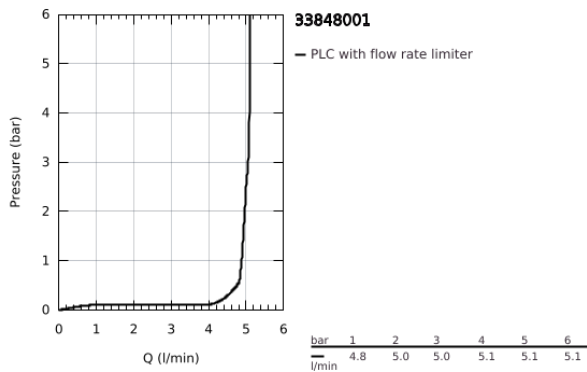

33 848 001 LINEARE SINGLE-LEVER BIDET MIXER 1/2" S-SIZE

PRODUCT DESCRIPTION

- Colour: chrome
- single hole installation
- metal lever
- GROHE SilkMove 28 mm ceramic cartridge
- with temperature limiter
- GROHE LongLife finish
- GROHE EcoJoy - less water, perfect flow
- maximum flow rate (at 3 bar): 5 l/min
- GROHE FastFixation Plus installation system
- ball-joint mousseur
- pop-up waste set 1 1/4"
- flexible connection hoses
- min. recommended pressure 1.0 bar

33 848 001 LINEARE SINGLE-LEVER BIDET MIXER 1/2" S-SIZE

SPARE PARTS

- 1: Lever (Spare part-nr. 46980000)
 - 2: Cap (Spare part-nr. 46581000)
 - 3: retaining ring (Spare part-nr. 07419000)
 - 4: Cartridge (Spare part-nr. 46580000)
 - 5: Mousseur (Spare part-nr. 13998000)
 - 6: Pop-up rod (Spare part-nr. 46739000)
 - 7: Shank mounting kit (Spare part-nr. 46645000)
 - 8: Waste set 1 1/4" (Spare part-nr. 28910000)
 - 8.1: Plug (Spare part-nr. 07182000)
 - 8.2: Eccentric rod (Spare part-nr. 07052000)
 - 9: Mounting wrench (Spare part-nr. 19017000)*
 - 10: Eccentric rod (Spare part-nr. 07341000)*
- * Optional accessories