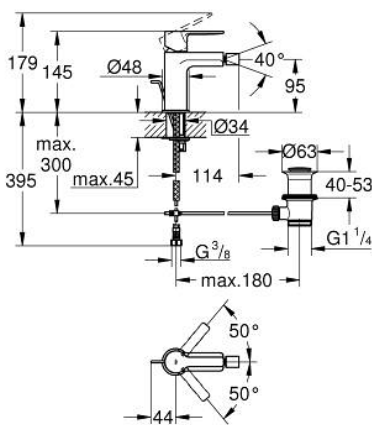

33 848 001 LINEARE SINGLE-LEVER BIDET MIXER 1/2" S-SIZE

PRODUCT DESCRIPTION

- Colour: chrome
- single hole installation
- metal lever
- GROHE SilkMove 28 mm ceramic cartridge
- with temperature limiter
- GROHE LongLife finish
- GROHE EcoJoy - less water, perfect flow
- maximum flow rate (at 3 bar): 5 l/min
- GROHE FastFixation Plus installation system
- ball-joint mousseur
- pop-up waste set 1 1/4"
- flexible connection hoses
- min. recommended pressure 1.0 bar

33 848 001 LINEARE SINGLE-LEVER BIDET MIXER 1/2" S-SIZE

SPARE PARTS

- 1: Lever (Spare part-nr. 46980000)
 - 2: Cap (Spare part-nr. 46581000)
 - 3: retaining ring (Spare part-nr. 07419000)
 - 4: Cartridge (Spare part-nr. 46580000)
 - 5: Mousseur (Spare part-nr. 13998000)
 - 6: Pop-up rod (Spare part-nr. 46739000)
 - 7: Shank mounting kit (Spare part-nr. 46645000)
 - 8: Waste set 1 1/4" (Spare part-nr. 28910000)
 - 8.1: Plug (Spare part-nr. 07182000)
 - 8.2: Eccentric rod (Spare part-nr. 07052000)
 - 9: Mounting wrench (Spare part-nr. 19017000)*
 - 10: Eccentric rod (Spare part-nr. 07341000)*
- * Optional accessories