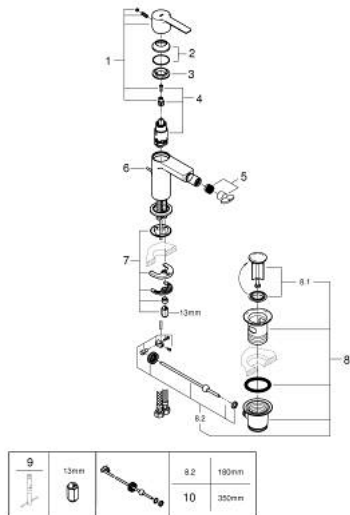

33 848 001 LINEARE SINGLE-LEVER BIDET MIXER 1/2" S-SIZE

PRODUCT DESCRIPTION

- Colour: chrome
- single hole installation
- metal lever
- GROHE SilkMove 28 mm ceramic cartridge
- with temperature limiter
- GROHE LongLife finish
- GROHE EcoJoy - less water, perfect flow
- maximum flow rate (at 3 bar): 5 l/min
- GROHE FastFixation Plus installation system
- ball-joint mousseur
- pop-up waste set 1 1/4"
- flexible connection hoses
- min. recommended pressure 1.0 bar

33 848 001 LINEARE SINGLE-LEVER BIDET MIXER 1/2" S-SIZE

SPARE PARTS

- 1: Lever (Spare part-nr. 46980000)
 - 2: Cap (Spare part-nr. 46581000)
 - 3: retaining ring (Spare part-nr. 07419000)
 - 4: Cartridge (Spare part-nr. 46580000)
 - 5: Mousseur (Spare part-nr. 13998000)
 - 6: Pop-up rod (Spare part-nr. 46739000)
 - 7: Shank mounting kit (Spare part-nr. 46645000)
 - 8: Waste set 1 1/4" (Spare part-nr. 28910000)
 - 8.1: Plug (Spare part-nr. 07182000)
 - 8.2: Eccentric rod (Spare part-nr. 07052000)
 - 9: Mounting wrench (Spare part-nr. 19017000)*
 - 10: Eccentric rod (Spare part-nr. 07341000)*
- * Optional accessories