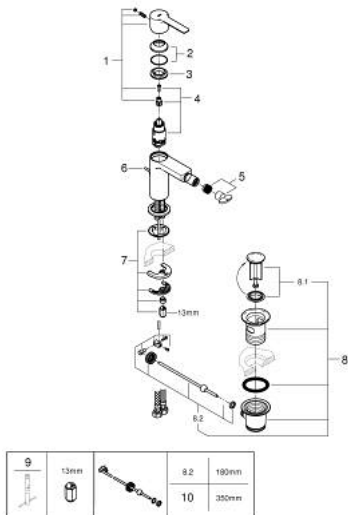

33 848 001 LINEARE SINGLE-LEVER BIDET MIXER 1/2" S-SIZE

PRODUCT DESCRIPTION

- Tyc: Chrome
- single hole installation
- metal lever
- GROHE SilkMove 28 mm ceramic cartridge
- with temperature limiter
- GROHE LongLife finish
- GROHE EcoJoy - Less water, perfect flow
- maximum flow rate (at 3 bar): 5 l/min
- GROHE FastFixation Plus installation system
- ball-joint mousseur
- pop-up waste set 1 1/4"
- flexible connection hoses
- min. recommended pressure 1.0 bar

33 848 001 LINEARE SINGLE-LEVER BIDET MIXER 1/2" S-SIZE

SPARE PARTS

- 1: Lever (Spare part-nr. 46980000)
 - 2: Cap (Spare part-nr. 46581000)
 - 3: Fitting ring (Spare part-nr. 07419000)
 - 4: Cartridge (Spare part-nr. 46580000)
 - 5: Mousseur (Spare part-nr. 13998000)
 - 6: Pop-up rod (Spare part-nr. 46739000)
 - 7: Shank mounting kit (Spare part-nr. 46645000)
 - 8: Waste set 1 1/4" (Spare part-nr. 28910000)
 - 8.1: Plug (Spare part-nr. 07182000)
 - 8.2: Eccentric rod (Spare part-nr. 07052000)
 - 9: Mounting wrench (Spare part-nr. 19017000)*
 - 10: Eccentric rod (Spare part-nr. 07341000)*
- * Optional accessories