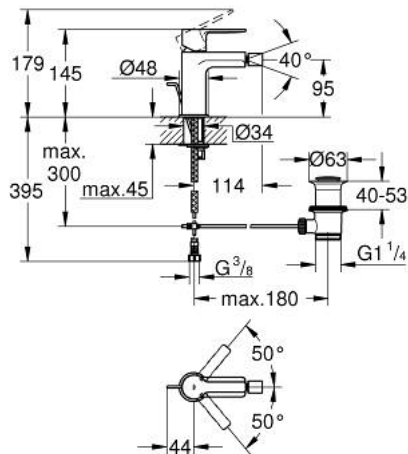

33 848 001 LINEARE SINGLE-LEVER BIDET MIXER 1/2" S-SIZE

PRODUCT DESCRIPTION

- Tyc: Chrome
- single hole installation
- metal lever
- GROHE SilkMove 28 mm ceramic cartridge
- with temperature limiter
- GROHE LongLife finish
- GROHE EcoJoy - Less water, perfect flow
- maximum flow rate (at 3 bar): 5 l/min
- GROHE FastFixation Plus installation system
- ball-joint mousseur
- pop-up waste set 1 1/4"
- flexible connection hoses
- min. recommended pressure 1.0 bar

33 848 001 LINEARE SINGLE-LEVER BIDET MIXER 1/2" S-SIZE

SPARE PARTS

- 1: Lever (Spare part-nr. 46980000)
 - 2: Cap (Spare part-nr. 46581000)
 - 3: Fitting ring (Spare part-nr. 07419000)
 - 4: Cartridge (Spare part-nr. 46580000)
 - 5: Mousseur (Spare part-nr. 13998000)
 - 6: Pop-up rod (Spare part-nr. 46739000)
 - 7: Shank mounting kit (Spare part-nr. 46645000)
 - 8: Waste set 1 1/4" (Spare part-nr. 28910000)
 - 8.1: Plug (Spare part-nr. 07182000)
 - 8.2: Eccentric rod (Spare part-nr. 07052000)
 - 9: Mounting wrench (Spare part-nr. 19017000)*
 - 10: Eccentric rod (Spare part-nr. 07341000)*
- * Optional accessories