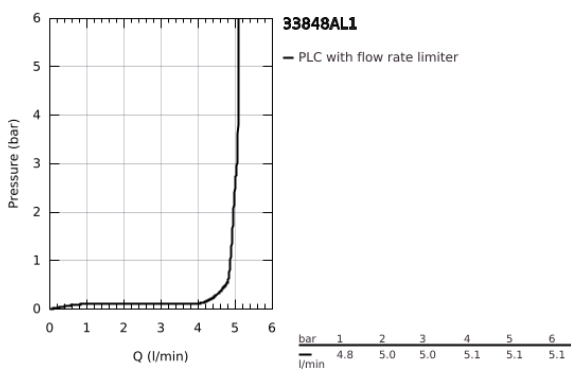

33 848 AL1 LINEARE SINGLE-LEVER BIDET MIXER 1/2" S-SIZE

PRODUCT DESCRIPTION

- Colour: brushed hard graphite
- single hole installation
- metal lever
- GROHE SilkMove 28 mm ceramic cartridge
- with temperature limiter
- GROHE LongLife finish
- GROHE EcoJoy - less water, perfect flow
- maximum flow rate (at 3 bar): 5 l/min
- GROHE FastFixation Plus installation system
- ball-joint mousseur
- pop-up waste set 1 1/4"
- flexible connection hoses
- min. recommended pressure 1.0 bar

33 848 AL1 LINEARE SINGLE-LEVER BIDET MIXER 1/2" S-SIZE

SPARE PARTS

- 1: Lever (Spare part-nr. 46980AL0)
 - 2: Cap (Spare part-nr. 46581AL0)
 - 3: retaining ring (Spare part-nr. 07419000)
 - 4: Cartridge (Spare part-nr. 46580000)
 - 5: Mousseur (Spare part-nr. 13998000)
 - 6: Pop-up rod (Spare part-nr. 46739AL0)
 - 7: Shank mounting kit (Spare part-nr. 46645000)
 - 8: Waste set 1 1/4" (Spare part-nr. 28910AL0)
 - 8.1: Plug (Spare part-nr. 07182AL0)
 - 8.2: Eccentric rod (Spare part-nr. 07052000)
 - 9: Mounting wrench (Spare part-nr. 19017000)*
 - 10: Eccentric rod (Spare part-nr. 07341000)*
- * Optional accessories