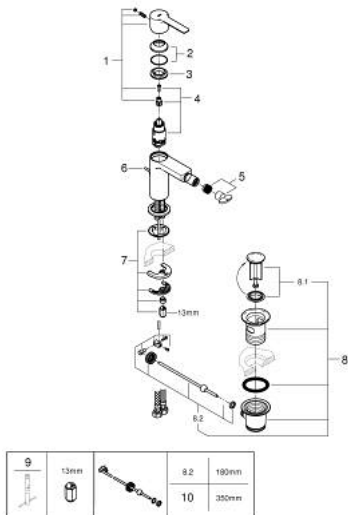

33 848 AL1 LINEARE SINGLE-LEVER BIDET MIXER 1/2" S-SIZE

PRODUCT DESCRIPTION

- Colour: brushed hard graphite
- single hole installation
- metal lever
- GROHE SilkMove 28 mm ceramic cartridge
- with temperature limiter
- GROHE LongLife finish
- GROHE EcoJoy - less water, perfect flow
- maximum flow rate (at 3 bar): 5 l/min
- GROHE FastFixation Plus installation system
- ball-joint mousseur
- pop-up waste set 1 1/4"
- flexible connection hoses
- min. recommended pressure 1.0 bar

33 848 AL1 LINEARE SINGLE-LEVER BIDET MIXER 1/2" S-SIZE

SPARE PARTS

- 1: Lever (Spare part-nr. 46980AL0)
 - 2: Cap (Spare part-nr. 46581AL0)
 - 3: retaining ring (Spare part-nr. 07419000)
 - 4: Cartridge (Spare part-nr. 46580000)
 - 5: Mousseur (Spare part-nr. 13998000)
 - 6: Pop-up rod (Spare part-nr. 46739AL0)
 - 7: Shank mounting kit (Spare part-nr. 46645000)
 - 8: Waste set 1 1/4" (Spare part-nr. 28910AL0)
 - 8.1: Plug (Spare part-nr. 07182AL0)
 - 8.2: Eccentric rod (Spare part-nr. 07052000)
 - 9: Mounting wrench (Spare part-nr. 19017000)*
 - 10: Eccentric rod (Spare part-nr. 07341000)*
- * Optional accessories