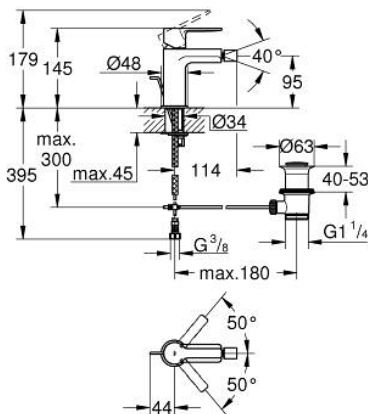

33 848 AL1 LINEARE SINGLE-LEVER BIDET MIXER 1/2" S-SIZE

PRODUCT DESCRIPTION

- Colour: brushed hard graphite
- single hole installation
- metal lever
- GROHE SilkMove 28 mm ceramic cartridge
- with temperature limiter
- GROHE LongLife finish
- GROHE EcoJoy - less water, perfect flow
- maximum flow rate (at 3 bar): 5 l/min
- GROHE FastFixation Plus installation system
- ball-joint mousseur
- pop-up waste set 1 1/4"
- flexible connection hoses
- min. recommended pressure 1.0 bar

33 848 AL1 LINEARE SINGLE-LEVER BIDET MIXER 1/2" S-SIZE

SPARE PARTS

- 1: Lever (Spare part-nr. 46980AL0)
 - 2: Cap (Spare part-nr. 46581AL0)
 - 3: retaining ring (Spare part-nr. 07419000)
 - 4: Cartridge (Spare part-nr. 46580000)
 - 5: Mousseur (Spare part-nr. 13998000)
 - 6: Pop-up rod (Spare part-nr. 46739AL0)
 - 7: Shank mounting kit (Spare part-nr. 46645000)
 - 8: Waste set 1 1/4" (Spare part-nr. 28910AL0)
 - 8.1: Plug (Spare part-nr. 07182AL0)
 - 8.2: Eccentric rod (Spare part-nr. 07052000)
 - 9: Mounting wrench (Spare part-nr. 19017000)*
 - 10: Eccentric rod (Spare part-nr. 07341000)*
- * Optional accessories