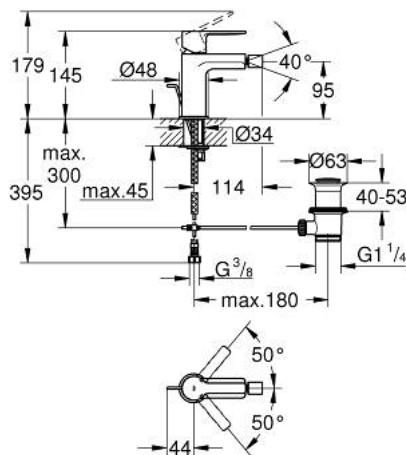

33 848 AL1 LINEARE SINGLE-LEVER BIDET MIXER 1/2" S-SIZE

PRODUCT DESCRIPTION

- Tyc: brushed hard graphite
- single hole installation
- metal lever
- GROHE SilkMove 28 mm ceramic cartridge
- with temperature limiter
- GROHE LongLife finish
- GROHE EcoJoy - Less water, perfect flow
- maximum flow rate (at 3 bar): 5 l/min
- GROHE FastFixation Plus installation system
- ball-joint mousseur
- pop-up waste set 1 1/4"
- flexible connection hoses
- min. recommended pressure 1.0 bar

33 848 AL1 LINEARE SINGLE-LEVER BIDET MIXER 1/2" S-SIZE

SPARE PARTS

- 1: Lever (Spare part-nr. 46980AL0)
 - 2: Cap (Spare part-nr. 46581AL0)
 - 3: Fitting ring (Spare part-nr. 07419000)
 - 4: Cartridge (Spare part-nr. 46580000)
 - 5: Mousseur (Spare part-nr. 13998000)
 - 6: Pop-up rod (Spare part-nr. 46739AL0)
 - 7: Shank mounting kit (Spare part-nr. 46645000)
 - 8: Waste set 1 1/4" (Spare part-nr. 28910AL0)
 - 8.1: Plug (Spare part-nr. 07182AL0)
 - 8.2: Eccentric rod (Spare part-nr. 07052000)
 - 9: Mounting wrench (Spare part-nr. 19017000)*
 - 10: Eccentric rod (Spare part-nr. 07341000)*
- * Optional accessories