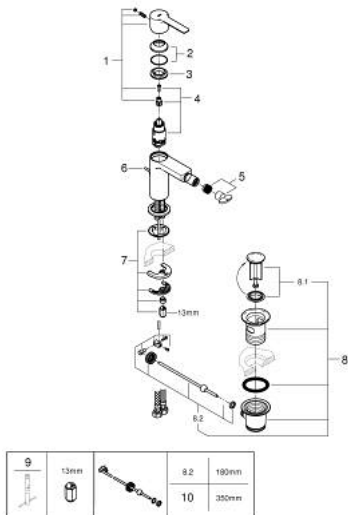

33 848 AL1 LINEARE SINGLE-LEVER BIDET MIXER 1/2" S-SIZE

PRODUCT DESCRIPTION

- Tyc: brushed hard graphite
- single hole installation
- metal lever
- GROHE SilkMove 28 mm ceramic cartridge
- with temperature limiter
- GROHE LongLife finish
- GROHE EcoJoy - Less water, perfect flow
- maximum flow rate (at 3 bar): 5 l/min
- GROHE FastFixation Plus installation system
- ball-joint mousseur
- pop-up waste set 1 1/4"
- flexible connection hoses
- min. recommended pressure 1.0 bar

33 848 AL1 LINEARE SINGLE-LEVER BIDET MIXER 1/2" S-SIZE

SPARE PARTS

- 1: Lever (Spare part-nr. 46980AL0)
 - 2: Cap (Spare part-nr. 46581AL0)
 - 3: Fitting ring (Spare part-nr. 07419000)
 - 4: Cartridge (Spare part-nr. 46580000)
 - 5: Mousseur (Spare part-nr. 13998000)
 - 6: Pop-up rod (Spare part-nr. 46739AL0)
 - 7: Shank mounting kit (Spare part-nr. 46645000)
 - 8: Waste set 1 1/4" (Spare part-nr. 28910AL0)
 - 8.1: Plug (Spare part-nr. 07182AL0)
 - 8.2: Eccentric rod (Spare part-nr. 07052000)
 - 9: Mounting wrench (Spare part-nr. 19017000)*
 - 10: Eccentric rod (Spare part-nr. 07341000)*
- * Optional accessories