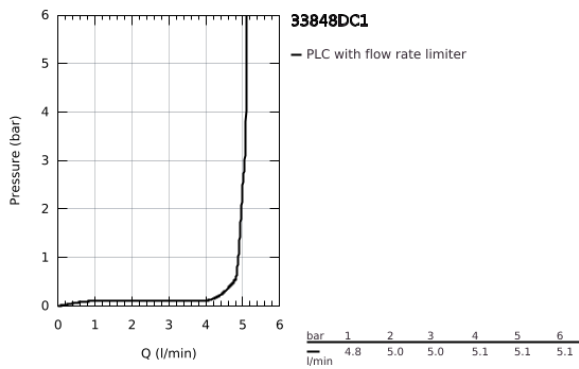

33 848 DC1 LINEARE SINGLE-LEVER BIDET MIXER 1/2" S-SIZE

PRODUCT DESCRIPTION

- Colour: supersteel
- single hole installation
- metal lever
- GROHE SilkMove 28 mm ceramic cartridge
- with temperature limiter
- GROHE LongLife finish
- GROHE EcoJoy - less water, perfect flow
- maximum flow rate (at 3 bar): 5 l/min
- GROHE FastFixation Plus installation system
- ball-joint mousseur
- pop-up waste set 1 1/4"
- flexible connection hoses
- min. recommended pressure 1.0 bar

33 848 DC1 LINEARE SINGLE-LEVER BIDET MIXER 1/2" S-SIZE

SPARE PARTS

- 1: Lever (Spare part-nr. 46980DC0)
 - 2: Cap (Spare part-nr. 46581DC0)
 - 3: retaining ring (Spare part-nr. 07419000)
 - 4: Cartridge (Spare part-nr. 46580000)
 - 5: Mousseur (Spare part-nr. 13998000)
 - 6: Pop-up rod (Spare part-nr. 46739EN0)
 - 7: Shank mounting kit (Spare part-nr. 46645000)
 - 8: Waste set 1 1/4" (Spare part-nr. 28910DC0)
 - 8.1: Plug (Spare part-nr. 07182DC0)
 - 8.2: Eccentric rod (Spare part-nr. 07052000)
 - 9: Mounting wrench (Spare part-nr. 19017000)*
 - 10: Eccentric rod (Spare part-nr. 07341000)*
- * Optional accessories