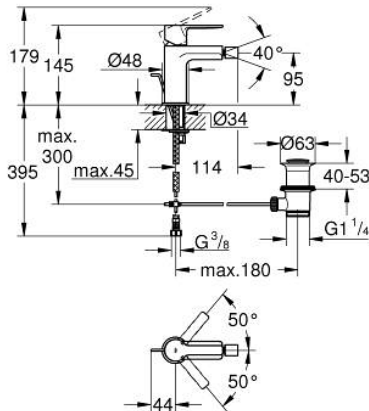

33 848 DC1 LINEARE SINGLE-LEVER BIDET MIXER 1/2" S-SIZE

PRODUCT DESCRIPTION

- Colour: supersteel
- single hole installation
- metal lever
- GROHE SilkMove 28 mm ceramic cartridge
- with temperature limiter
- GROHE LongLife finish
- GROHE EcoJoy - less water, perfect flow
- maximum flow rate (at 3 bar): 5 l/min
- GROHE FastFixation Plus installation system
- ball-joint mousseur
- pop-up waste set 1 1/4"
- flexible connection hoses
- min. recommended pressure 1.0 bar

33 848 DC1 LINEARE SINGLE-LEVER BIDET MIXER 1/2" S-SIZE

SPARE PARTS

- 1: Lever (Spare part-nr. 46980DC0)
 - 2: Cap (Spare part-nr. 46581DC0)
 - 3: retaining ring (Spare part-nr. 07419000)
 - 4: Cartridge (Spare part-nr. 46580000)
 - 5: Mousseur (Spare part-nr. 13998000)
 - 6: Pop-up rod (Spare part-nr. 46739EN0)
 - 7: Shank mounting kit (Spare part-nr. 46645000)
 - 8: Waste set 1 1/4" (Spare part-nr. 28910DC0)
 - 8.1: Plug (Spare part-nr. 07182DC0)
 - 8.2: Eccentric rod (Spare part-nr. 07052000)
 - 9: Mounting wrench (Spare part-nr. 19017000)*
 - 10: Eccentric rod (Spare part-nr. 07341000)*
- * Optional accessories