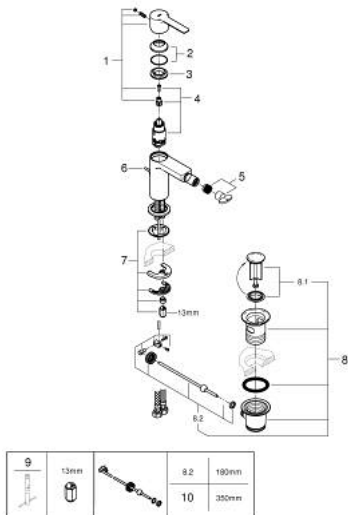

33 848 DC1 LINEARE SINGLE-LEVER BIDET MIXER 1/2" S-SIZE

PRODUCT DESCRIPTION

- Colour: supersteel
- single hole installation
- metal lever
- GROHE SilkMove 28 mm ceramic cartridge
- with temperature limiter
- GROHE LongLife finish
- GROHE EcoJoy - less water, perfect flow
- maximum flow rate (at 3 bar): 5 l/min
- GROHE FastFixation Plus installation system
- ball-joint mousseur
- pop-up waste set 1 1/4"
- flexible connection hoses
- min. recommended pressure 1.0 bar

33 848 DC1 LINEARE SINGLE-LEVER BIDET MIXER 1/2" S-SIZE

SPARE PARTS

- 1: Lever (Spare part-nr. 46980DC0)
 - 2: Cap (Spare part-nr. 46581DC0)
 - 3: retaining ring (Spare part-nr. 07419000)
 - 4: Cartridge (Spare part-nr. 46580000)
 - 5: Mousseur (Spare part-nr. 13998000)
 - 6: Pop-up rod (Spare part-nr. 46739EN0)
 - 7: Shank mounting kit (Spare part-nr. 46645000)
 - 8: Waste set 1 1/4" (Spare part-nr. 28910DC0)
 - 8.1: Plug (Spare part-nr. 07182DC0)
 - 8.2: Eccentric rod (Spare part-nr. 07052000)
 - 9: Mounting wrench (Spare part-nr. 19017000)*
 - 10: Eccentric rod (Spare part-nr. 07341000)*
- * Optional accessories