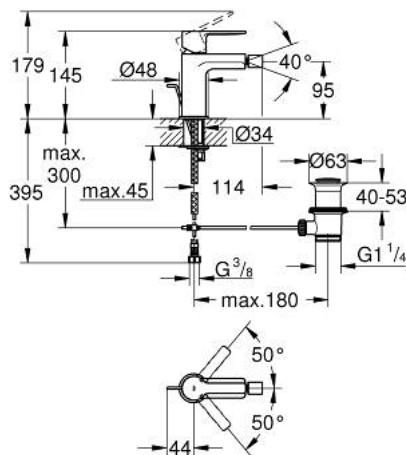

33 848 DC1 LINEARE SINGLE-LEVER BIDET MIXER 1/2" S-SIZE

PRODUCT DESCRIPTION

- Tyc: supersteel
- single hole installation
- metal lever
- GROHE SilkMove 28 mm ceramic cartridge
- with temperature limiter
- GROHE LongLife finish
- GROHE EcoJoy - Less water, perfect flow
- maximum flow rate (at 3 bar): 5 l/min
- GROHE FastFixation Plus installation system
- ball-joint mousseur
- pop-up waste set 1 1/4"
- flexible connection hoses
- min. recommended pressure 1.0 bar

33 848 DC1 LINEARE SINGLE-LEVER BIDET MIXER 1/2" S-SIZE

SPARE PARTS

- 1: Lever (Spare part-nr. 46980DC0)
 - 2: Cap (Spare part-nr. 46581DC0)
 - 3: Fitting ring (Spare part-nr. 07419000)
 - 4: Cartridge (Spare part-nr. 46580000)
 - 5: Mousseur (Spare part-nr. 13998000)
 - 6: Pop-up rod (Spare part-nr. 46739EN0)
 - 7: Shank mounting kit (Spare part-nr. 46645000)
 - 8: Waste set 1 1/4" (Spare part-nr. 28910DC0)
 - 8.1: Plug (Spare part-nr. 07182DC0)
 - 8.2: Eccentric rod (Spare part-nr. 07052000)
 - 9: Mounting wrench (Spare part-nr. 19017000)*
 - 10: Eccentric rod (Spare part-nr. 07341000)*
- * Optional accessories