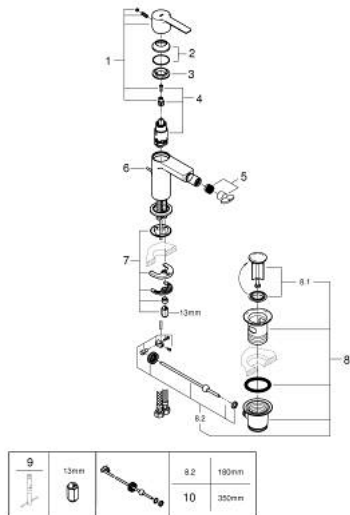

33 848 DC1 LINEARE SINGLE-LEVER BIDET MIXER 1/2" S-SIZE

PRODUCT DESCRIPTION

- Tyc: supersteel
- single hole installation
- metal lever
- GROHE SilkMove 28 mm ceramic cartridge
- with temperature limiter
- GROHE LongLife finish
- GROHE EcoJoy - Less water, perfect flow
- maximum flow rate (at 3 bar): 5 l/min
- GROHE FastFixation Plus installation system
- ball-joint mousseur
- pop-up waste set 1 1/4"
- flexible connection hoses
- min. recommended pressure 1.0 bar

33 848 DC1 LINEARE SINGLE-LEVER BIDET MIXER 1/2" S-SIZE

SPARE PARTS

- 1: Lever (Spare part-nr. 46980DC0)
 - 2: Cap (Spare part-nr. 46581DC0)
 - 3: Fitting ring (Spare part-nr. 07419000)
 - 4: Cartridge (Spare part-nr. 46580000)
 - 5: Mousseur (Spare part-nr. 13998000)
 - 6: Pop-up rod (Spare part-nr. 46739EN0)
 - 7: Shank mounting kit (Spare part-nr. 46645000)
 - 8: Waste set 1 1/4" (Spare part-nr. 28910DC0)
 - 8.1: Plug (Spare part-nr. 07182DC0)
 - 8.2: Eccentric rod (Spare part-nr. 07052000)
 - 9: Mounting wrench (Spare part-nr. 19017000)*
 - 10: Eccentric rod (Spare part-nr. 07341000)*
- * Optional accessories