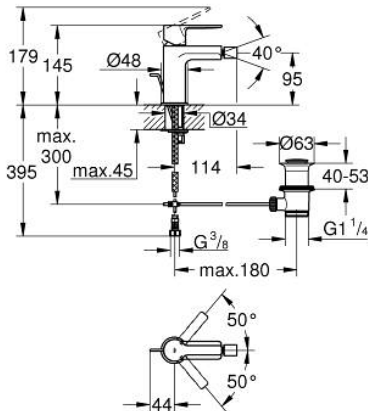

33 848 DL1 LINEARE SINGLE-LEVER BIDET MIXER 1/2" S-SIZE

PRODUCT DESCRIPTION

- Colour: brushed warm sunset
- single hole installation
- metal lever
- GROHE SilkMove 28 mm ceramic cartridge
- with temperature limiter
- GROHE LongLife finish
- GROHE EcoJoy - less water, perfect flow
- maximum flow rate (at 3 bar): 5 l/min
- GROHE FastFixation Plus installation system
- ball-joint mousseur
- pop-up waste set 1 1/4"
- flexible connection hoses
- min. recommended pressure 1.0 bar

33 848 DL1 LINEARE SINGLE-LEVER BIDET MIXER 1/2" S-SIZE

SPARE PARTS

- 1: lever (Spare part-nr. 46980DL0)
- 2: Cap (Spare part-nr. 46581DL0)
- 3: retaining ring (Spare part-nr. 07419000)
- 4: Cartridge (Spare part-nr. 46580000)
- 5: Mousseur (Spare part-nr. 13998000)
- 6: lift rod (Spare part-nr. 46739DL0)
- 7: Shank mounting kit (Spare part-nr. 46645000)
- 8: Waste set 1 1/4" (Spare part-nr. 28910DL0)
- 8.1: Plug (Spare part-nr. 07182DL0)
- 8.2: Eccentric rod (Spare part-nr. 07052000)
- 9: Mounting wrench (Spare part-nr. 19017000)*
- 10: Eccentric rod (Spare part-nr. 07341000)*