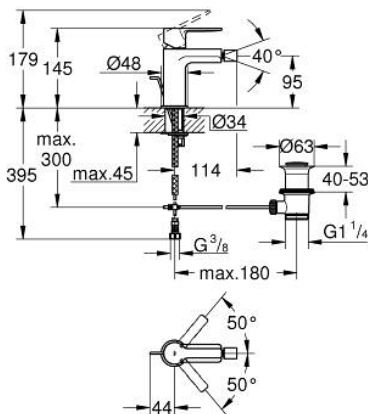

33 848 DL1 LINEARE SINGLE-LEVER BIDET MIXER 1/2" S-SIZE

PRODUCT DESCRIPTION

- Colour: brushed warm sunset
- single hole installation
- metal lever
- GROHE SilkMove 28 mm ceramic cartridge
- with temperature limiter
- GROHE LongLife finish
- GROHE EcoJoy - less water, perfect flow
- maximum flow rate (at 3 bar): 5 l/min
- GROHE FastFixation Plus installation system
- ball-joint mousseur
- pop-up waste set 1 1/4"
- flexible connection hoses
- min. recommended pressure 1.0 bar

33 848 DL1 LINEARE SINGLE-LEVER BIDET MIXER 1/2" S-SIZE

SPARE PARTS

- 1: lever (Spare part-nr. 46980DL0)
 - 2: Cap (Spare part-nr. 46581DL0)
 - 3: retaining ring (Spare part-nr. 07419000)
 - 4: Cartridge (Spare part-nr. 46580000)
 - 5: Mousseur (Spare part-nr. 13998000)
 - 6: lift rod (Spare part-nr. 46739DL0)
 - 7: Shank mounting kit (Spare part-nr. 46645000)
 - 8: Waste set 1 1/4" (Spare part-nr. 28910DL0)
 - 8.1: Plug (Spare part-nr. 07182DL0)
 - 8.2: Eccentric rod (Spare part-nr. 07052000)
 - 9: Mounting wrench (Spare part-nr. 19017000)*
 - 10: Eccentric rod (Spare part-nr. 07341000)*
- * Optional accessories