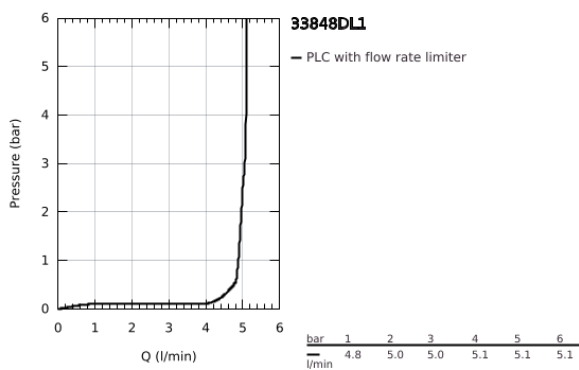

33 848 DL1 LINEARE SINGLE-LEVER BIDET MIXER 1/2" S-SIZE

PRODUCT DESCRIPTION

- Colour: brushed warm sunset
- single hole installation
- metal lever
- GROHE SilkMove 28 mm ceramic cartridge
- with temperature limiter
- GROHE LongLife finish
- GROHE EcoJoy - less water, perfect flow
- maximum flow rate (at 3 bar): 5 l/min
- GROHE FastFixation Plus installation system
- ball-joint mousseur
- pop-up waste set 1 1/4"
- flexible connection hoses
- min. recommended pressure 1.0 bar

33 848 DL1 LINEARE SINGLE-LEVER BIDET MIXER 1/2" S-SIZE

SPARE PARTS

- 1: lever (Spare part-nr. 46980DL0)
 - 2: Cap (Spare part-nr. 46581DL0)
 - 3: retaining ring (Spare part-nr. 07419000)
 - 4: Cartridge (Spare part-nr. 46580000)
 - 5: Mousseur (Spare part-nr. 13998000)
 - 6: lift rod (Spare part-nr. 46739DL0)
 - 7: Shank mounting kit (Spare part-nr. 46645000)
 - 8: Waste set 1 1/4" (Spare part-nr. 28910DL0)
 - 8.1: Plug (Spare part-nr. 07182DL0)
 - 8.2: Eccentric rod (Spare part-nr. 07052000)
 - 9: Mounting wrench (Spare part-nr. 19017000)*
 - 10: Eccentric rod (Spare part-nr. 07341000)*
- * Optional accessories