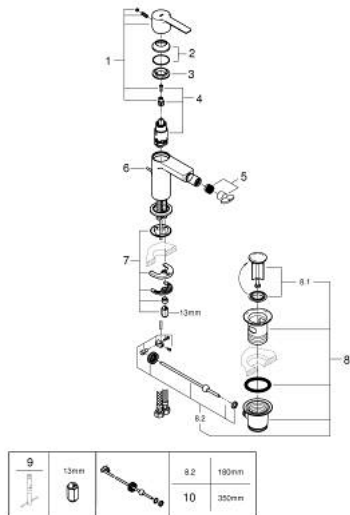

33 848 DL1 LINEARE SINGLE-LEVER BIDET MIXER 1/2" S-SIZE

PRODUCT DESCRIPTION

- Colour: brushed warm sunset
- single hole installation
- metal lever
- GROHE SilkMove 28 mm ceramic cartridge
- with temperature limiter
- GROHE LongLife finish
- GROHE EcoJoy - less water, perfect flow
- maximum flow rate (at 3 bar): 5 l/min
- GROHE FastFixation Plus installation system
- ball-joint mousseur
- pop-up waste set 1 1/4"
- flexible connection hoses
- min. recommended pressure 1.0 bar

33 848 DL1 LINEARE SINGLE-LEVER BIDET MIXER 1/2" S-SIZE

SPARE PARTS

- 1: lever (Spare part-nr. 46980DL0)
- 2: Cap (Spare part-nr. 46581DL0)
- 3: retaining ring (Spare part-nr. 07419000)
- 4: Cartridge (Spare part-nr. 46580000)
- 5: Mousseur (Spare part-nr. 13998000)
- 6: lift rod (Spare part-nr. 46739DL0)
- 7: Shank mounting kit (Spare part-nr. 46645000)
- 8: Waste set 1 1/4" (Spare part-nr. 28910DL0)
- 8.1: Plug (Spare part-nr. 07182DL0)
- 8.2: Eccentric rod (Spare part-nr. 07052000)
- 9: Mounting wrench (Spare part-nr. 19017000)*
- 10: Eccentric rod (Spare part-nr. 07341000)*