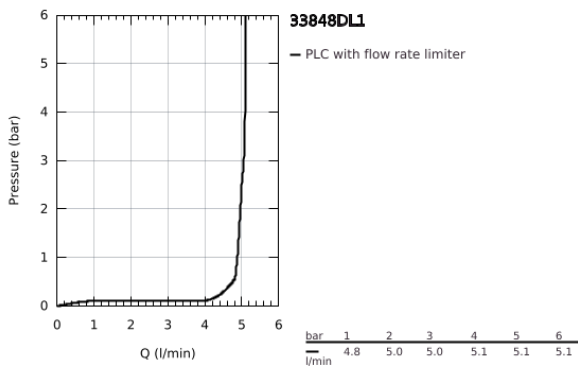

33 848 DL1 LINEARE SINGLE-LEVER BIDET MIXER 1/2" S-SIZE

PRODUCT DESCRIPTION

- Colour: brushed warm sunset
- single hole installation
- metal lever
- GROHE SilkMove 28 mm ceramic cartridge
- with temperature limiter
- GROHE LongLife finish
- GROHE EcoJoy - less water, perfect flow
- maximum flow rate (at 3 bar): 5 l/min
- GROHE FastFixation Plus installation system
- ball-joint mousseur
- pop-up waste set 1 1/4"
- flexible connection hoses
- min. recommended pressure 1.0 bar

33 848 DL1 LINEARE SINGLE-LEVER BIDET MIXER 1/2" S-SIZE

SPARE PARTS

- 1: lever (Spare part-nr. 46980DL0)
- 2: Cap (Spare part-nr. 46581DL0)
- 3: retaining ring (Spare part-nr. 07419000)
- 4: Cartridge (Spare part-nr. 46580000)
- 5: Mousseur (Spare part-nr. 13998000)
- 6: lift rod (Spare part-nr. 46739DL0)
- 7: Shank mounting kit (Spare part-nr. 46645000)
- 8: Waste set 1 1/4" (Spare part-nr. 28910DL0)
- 8.1: Plug (Spare part-nr. 07182DL0)
- 8.2: Eccentric rod (Spare part-nr. 07052000)
- 9: Mounting wrench (Spare part-nr. 19017000)*
- 10: Eccentric rod (Spare part-nr. 07341000)*