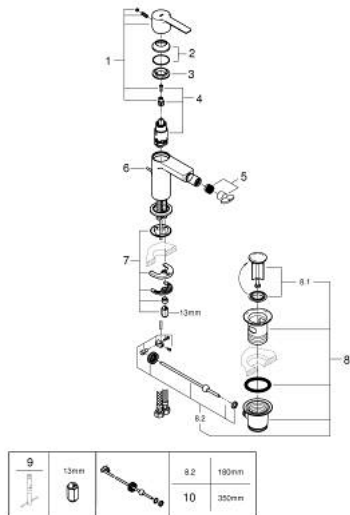

33 848 DL1 LINEARE SINGLE-LEVER BIDET MIXER 1/2" S-SIZE

PRODUCT DESCRIPTION

- Colour: brushed warm sunset
- single hole installation
- metal lever
- GROHE SilkMove 28 mm ceramic cartridge
- with temperature limiter
- GROHE LongLife finish
- GROHE EcoJoy - less water, perfect flow
- maximum flow rate (at 3 bar): 5 l/min
- GROHE FastFixation Plus installation system
- ball-joint mousseur
- pop-up waste set 1 1/4"
- flexible connection hoses
- min. recommended pressure 1.0 bar

33 848 DL1 LINEARE SINGLE-LEVER BIDET MIXER 1/2" S-SIZE

SPARE PARTS

- 1: lever (Spare part-nr. 46980DL0)
 - 2: Cap (Spare part-nr. 46581DL0)
 - 3: retaining ring (Spare part-nr. 07419000)
 - 4: Cartridge (Spare part-nr. 46580000)
 - 5: Mousseur (Spare part-nr. 13998000)
 - 6: lift rod (Spare part-nr. 46739DL0)
 - 7: Shank mounting kit (Spare part-nr. 46645000)
 - 8: Waste set 1 1/4" (Spare part-nr. 28910DL0)
 - 8.1: Plug (Spare part-nr. 07182DL0)
 - 8.2: Eccentric rod (Spare part-nr. 07052000)
 - 9: Mounting wrench (Spare part-nr. 19017000)*
 - 10: Eccentric rod (Spare part-nr. 07341000)*
- * Optional accessories