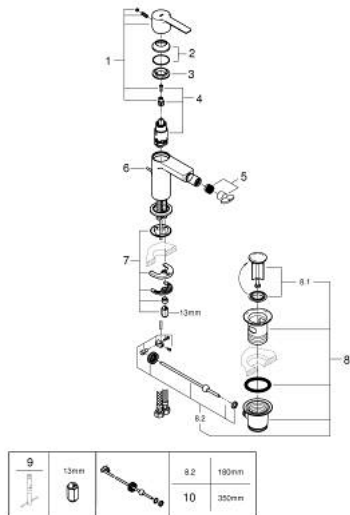

33 848 DL1 LINEARE SINGLE-LEVER BIDET MIXER 1/2" S-SIZE

PRODUCT DESCRIPTION

- Tyc: brushed warm sunset
- single hole installation
- metal lever
- GROHE SilkMove 28 mm ceramic cartridge
- with temperature limiter
- GROHE LongLife finish
- GROHE EcoJoy - Less water, perfect flow
- maximum flow rate (at 3 bar): 5 l/min
- GROHE FastFixation Plus installation system
- ball-joint mousseur
- pop-up waste set 1 1/4"
- flexible connection hoses
- min. recommended pressure 1.0 bar

33 848 DL1 LINEARE SINGLE-LEVER BIDET MIXER 1/2" S-SIZE

SPARE PARTS

- 1: lever (Spare part-nr. 46980DL0)
 - 2: Cap (Spare part-nr. 46581DL0)
 - 3: Fitting ring (Spare part-nr. 07419000)
 - 4: Cartridge (Spare part-nr. 46580000)
 - 5: Mousseur (Spare part-nr. 13998000)
 - 6: lift rod (Spare part-nr. 46739DL0)
 - 7: Shank mounting kit (Spare part-nr. 46645000)
 - 8: Waste set 1 1/4" (Spare part-nr. 28910DL0)
 - 8.1: Plug (Spare part-nr. 07182DL0)
 - 8.2: Eccentric rod (Spare part-nr. 07052000)
 - 9: Mounting wrench (Spare part-nr. 19017000)*
 - 10: Eccentric rod (Spare part-nr. 07341000)*
- * Optional accessories