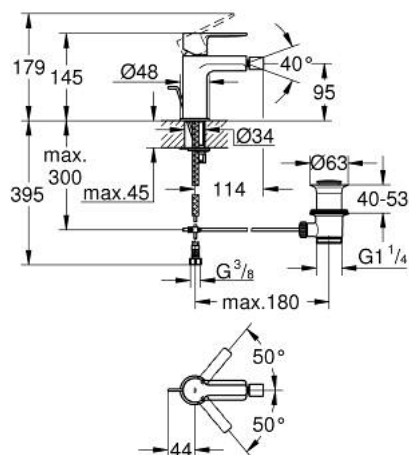

33 848 DL1 LINEARE SINGLE-LEVER BIDET MIXER 1/2" S-SIZE

PRODUCT DESCRIPTION

- Tyc: brushed warm sunset
- single hole installation
- metal lever
- GROHE SilkMove 28 mm ceramic cartridge
- with temperature limiter
- GROHE LongLife finish
- GROHE EcoJoy - Less water, perfect flow
- maximum flow rate (at 3 bar): 5 l/min
- GROHE FastFixation Plus installation system
- ball-joint mousseur
- pop-up waste set 1 1/4"
- flexible connection hoses
- min. recommended pressure 1.0 bar

33 848 DL1 LINEARE SINGLE-LEVER BIDET MIXER 1/2" S-SIZE

SPARE PARTS

- 1: lever (Spare part-nr. 46980DL0)
 - 2: Cap (Spare part-nr. 46581DL0)
 - 3: Fitting ring (Spare part-nr. 07419000)
 - 4: Cartridge (Spare part-nr. 46580000)
 - 5: Mousseur (Spare part-nr. 13998000)
 - 6: lift rod (Spare part-nr. 46739DL0)
 - 7: Shank mounting kit (Spare part-nr. 46645000)
 - 8: Waste set 1 1/4" (Spare part-nr. 28910DL0)
 - 8.1: Plug (Spare part-nr. 07182DL0)
 - 8.2: Eccentric rod (Spare part-nr. 07052000)
 - 9: Mounting wrench (Spare part-nr. 19017000)*
 - 10: Eccentric rod (Spare part-nr. 07341000)*
- * Optional accessories