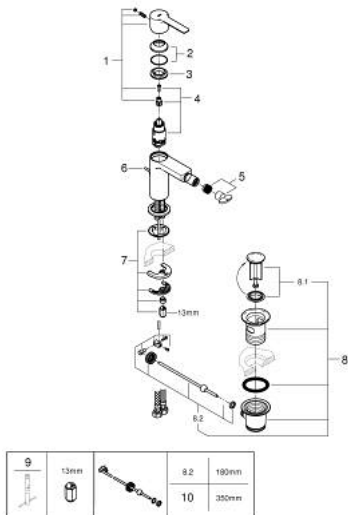

33 848 GN1 LINEARE SINGLE-LEVER BIDET MIXER 1/2" S-SIZE

PRODUCT DESCRIPTION

- Colour: brushed cool sunrise
- single hole installation
- metal lever
- GROHE SilkMove 28 mm ceramic cartridge
- with temperature limiter
- GROHE LongLife finish
- GROHE EcoJoy - less water, perfect flow
- maximum flow rate (at 3 bar): 5 l/min
- GROHE FastFixation Plus installation system
- ball-joint mousseur
- pop-up waste set 1 1/4"
- flexible connection hoses
- min. recommended pressure 1.0 bar

33 848 GN1 LINEARE SINGLE-LEVER BIDET MIXER 1/2" S-SIZE

SPARE PARTS

- 1: lever (Spare part-nr. 46980GN0)
 - 2: Cap (Spare part-nr. 46581GN0)
 - 3: retaining ring (Spare part-nr. 07419000)
 - 4: Cartridge (Spare part-nr. 46580000)
 - 5: Mousseur (Spare part-nr. 13998000)
 - 6: Pop-up rod (Spare part-nr. 46739GN0)
 - 7: Shank mounting kit (Spare part-nr. 46645000)
 - 8: Waste set 1 1/4" (Spare part-nr. 28910GN0)
 - 8.1: Plug (Spare part-nr. 07182GN0)
 - 8.2: Eccentric rod (Spare part-nr. 07052000)
 - 9: Mounting wrench (Spare part-nr. 19017000)*
 - 10: Eccentric rod (Spare part-nr. 07341000)*
- * Optional accessories