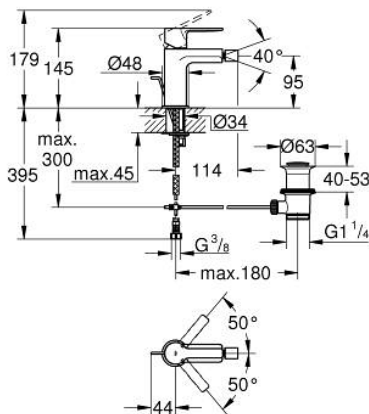

33 848 GN1 LINEARE SINGLE-LEVER BIDET MIXER 1/2" S-SIZE

PRODUCT DESCRIPTION

- Colour: brushed cool sunrise
- single hole installation
- metal lever
- GROHE SilkMove 28 mm ceramic cartridge
- with temperature limiter
- GROHE LongLife finish
- GROHE EcoJoy - less water, perfect flow
- maximum flow rate (at 3 bar): 5 l/min
- GROHE FastFixation Plus installation system
- ball-joint mousseur
- pop-up waste set 1 1/4"
- flexible connection hoses
- min. recommended pressure 1.0 bar

33 848 GN1 LINEARE SINGLE-LEVER BIDET MIXER 1/2" S-SIZE

SPARE PARTS

- 1: lever (Spare part-nr. 46980GN0)
 - 2: Cap (Spare part-nr. 46581GN0)
 - 3: retaining ring (Spare part-nr. 07419000)
 - 4: Cartridge (Spare part-nr. 46580000)
 - 5: Mousseur (Spare part-nr. 13998000)
 - 6: Pop-up rod (Spare part-nr. 46739GN0)
 - 7: Shank mounting kit (Spare part-nr. 46645000)
 - 8: Waste set 1 1/4" (Spare part-nr. 28910GN0)
 - 8.1: Plug (Spare part-nr. 07182GN0)
 - 8.2: Eccentric rod (Spare part-nr. 07052000)
 - 9: Mounting wrench (Spare part-nr. 19017000)*
 - 10: Eccentric rod (Spare part-nr. 07341000)*
- * Optional accessories