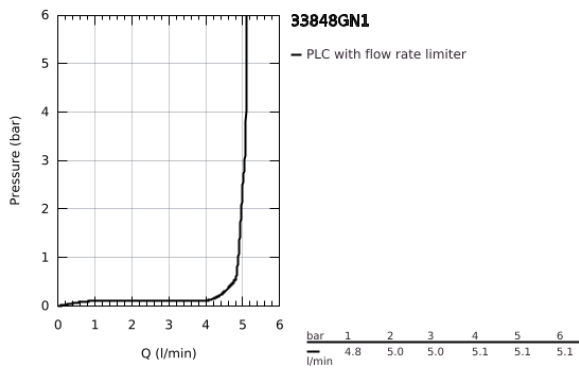

33 848 GN1 LINEARE SINGLE-LEVER BIDET MIXER 1/2" S-SIZE

PRODUCT DESCRIPTION

- Colour: brushed cool sunrise
- single hole installation
- metal lever
- GROHE SilkMove 28 mm ceramic cartridge
- with temperature limiter
- GROHE LongLife finish
- GROHE EcoJoy - less water, perfect flow
- maximum flow rate (at 3 bar): 5 l/min
- GROHE FastFixation Plus installation system
- ball-joint mousseur
- pop-up waste set 1 1/4"
- flexible connection hoses
- min. recommended pressure 1.0 bar

33 848 GN1 LINEARE SINGLE-LEVER BIDET MIXER 1/2" S-SIZE

SPARE PARTS

- 1: lever (Spare part-nr. 46980GN0)
 - 2: Cap (Spare part-nr. 46581GN0)
 - 3: retaining ring (Spare part-nr. 07419000)
 - 4: Cartridge (Spare part-nr. 46580000)
 - 5: Mousseur (Spare part-nr. 13998000)
 - 6: Pop-up rod (Spare part-nr. 46739GN0)
 - 7: Shank mounting kit (Spare part-nr. 46645000)
 - 8: Waste set 1 1/4" (Spare part-nr. 28910GN0)
 - 8.1: Plug (Spare part-nr. 07182GN0)
 - 8.2: Eccentric rod (Spare part-nr. 07052000)
 - 9: Mounting wrench (Spare part-nr. 19017000)*
 - 10: Eccentric rod (Spare part-nr. 07341000)*
- * Optional accessories