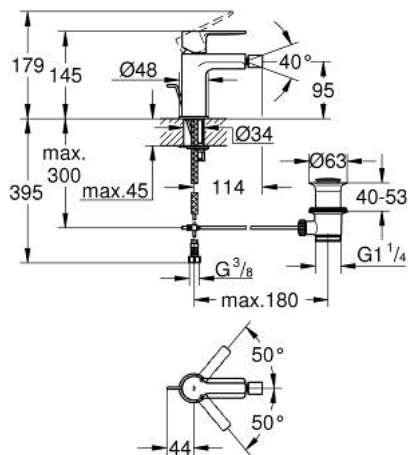

## 33 848 GN1 LINEARE SINGLE-LEVER BIDET MIXER 1/2" S-SIZE

### PRODUCT DESCRIPTION

- Tyc: brushed cool sunrise
- single hole installation
- metal lever
- GROHE SilkMove 28 mm ceramic cartridge
- with temperature limiter
- GROHE LongLife finish
- GROHE EcoJoy - Less water, perfect flow
- maximum flow rate (at 3 bar): 5 l/min
- GROHE FastFixation Plus installation system
- ball-joint mousseur
- pop-up waste set 1 1/4"
- flexible connection hoses
- min. recommended pressure 1.0 bar

### SPARE PARTS

- 1: lever (Spare part-nr. 46980GN0)
  - 2: Cap (Spare part-nr. 46581GN0)
  - 3: Fitting ring (Spare part-nr. 07419000)
  - 4: Cartridge (Spare part-nr. 46580000)
  - 5: Mousseur (Spare part-nr. 13998000)
  - 6: Pop-up rod (Spare part-nr. 46739GN0)
  - 7: Shank mounting kit (Spare part-nr. 46645000)
  - 8: Waste set 1 1/4" (Spare part-nr. 28910GN0)
  - 8.1: Plug (Spare part-nr. 07182GN0)
  - 8.2: Eccentric rod (Spare part-nr. 07052000)
  - 9: Mounting wrench (Spare part-nr. 19017000)\*
  - 10: Eccentric rod (Spare part-nr. 07341000)\*
- \* Optional accessories