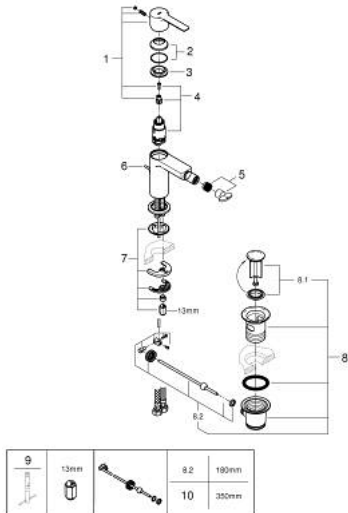

## 33 848 GN1 LINEARE SINGLE-LEVER BIDET MIXER 1/2" S-SIZE

### PRODUCT DESCRIPTION

- Tyc: brushed cool sunrise
- single hole installation
- metal lever
- GROHE SilkMove 28 mm ceramic cartridge
- with temperature limiter
- GROHE LongLife finish
- GROHE EcoJoy - Less water, perfect flow
- maximum flow rate (at 3 bar): 5 l/min
- GROHE FastFixation Plus installation system
- ball-joint mousseur
- pop-up waste set 1 1/4"
- flexible connection hoses
- min. recommended pressure 1.0 bar

### SPARE PARTS

- 1: lever (Spare part-nr. 46980GN0)
  - 2: Cap (Spare part-nr. 46581GN0)
  - 3: Fitting ring (Spare part-nr. 07419000)
  - 4: Cartridge (Spare part-nr. 46580000)
  - 5: Mousseur (Spare part-nr. 13998000)
  - 6: Pop-up rod (Spare part-nr. 46739GN0)
  - 7: Shank mounting kit (Spare part-nr. 46645000)
  - 8: Waste set 1 1/4" (Spare part-nr. 28910GN0)
  - 8.1: Plug (Spare part-nr. 07182GN0)
  - 8.2: Eccentric rod (Spare part-nr. 07052000)
  - 9: Mounting wrench (Spare part-nr. 19017000)\*
  - 10: Eccentric rod (Spare part-nr. 07341000)\*
- \* Optional accessories