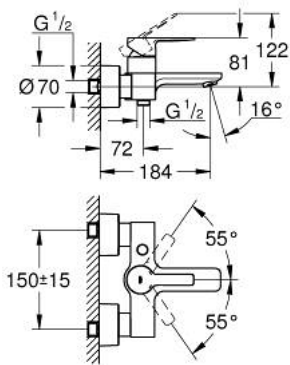

33 849 001 LINEARE SINGLE-LEVER BATH MIXER 1/2"

PRODUCT DESCRIPTION

- Colour: chrome
- wall mounted
- metal lever
- GROHE SilkMove 35 mm ceramic cartridge
- with temperature limiter
- GROHE LongLife finish
- automatic diverter: bath/shower
- mousseur
- shower outlet 1/2"
- integrated non-return valve
- covered S-unions
- protected against backflow
- min. recommended pressure 1.0 bar
- pillar installation optional with pillar unions 12 030 000

33 849 001 LINEARE SINGLE-LEVER BATH MIXER 1/2"

SPARE PARTS

- 1: Lever (Spare part-nr. 46987000)
- 2: Cartridge (Spare part-nr. 46374000)
- 3: Mousseur (Spare part-nr. 13952000)
- 4: Diverter knob (Spare part-nr. 64309000)
- 5: Diverter (Spare part-nr. 46947000)
- 6: Non-return valve (Spare part-nr. 08565000)
- 7: Screw connection 1/2" (Spare part-nr. 45044000)
- 8: S-union (Spare part-nr. 12693000)
- 9: Extension 30 (Spare part-nr. 46238000)*
- 10: Special spanner (Spare part-nr. 19377000)*
- 11: Socket spanner (Spare part-nr. 19332000)*