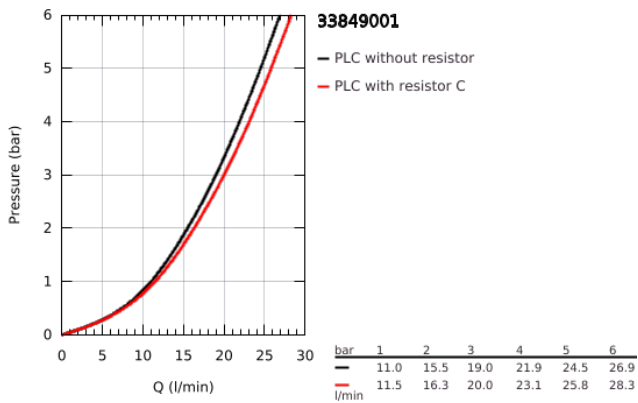

33 849 001 LINEARE SINGLE-LEVER BATH MIXER 1/2"

PRODUCT DESCRIPTION

- Colour: chrome
- wall mounted
- metal lever
- GROHE SilkMove 35 mm ceramic cartridge
- with temperature limiter
- GROHE LongLife finish
- automatic diverter: bath/shower
- mousseur
- shower outlet 1/2"
- integrated non-return valve
- covered S-unions
- protected against backflow
- min. recommended pressure 1.0 bar
- pillar installation optional with pillar unions 12 030 000

33 849 001 LINEARE SINGLE-LEVER BATH MIXER 1/2"

SPARE PARTS

- 1: Lever (Spare part-nr. 46987000)
- 2: Cartridge (Spare part-nr. 46374000)
- 3: Mousseur (Spare part-nr. 13952000)
- 4: Diverter knob (Spare part-nr. 64309000)
- 5: Diverter (Spare part-nr. 46947000)
- 6: Non-return valve (Spare part-nr. 08565000)
- 7: Screw connection 1/2" (Spare part-nr. 45044000)
- 8: S-union (Spare part-nr. 12693000)
- 9: Extension 30 (Spare part-nr. 46238000)*
- 10: Special spanner (Spare part-nr. 19377000)*
- 11: Socket spanner (Spare part-nr. 19332000)*