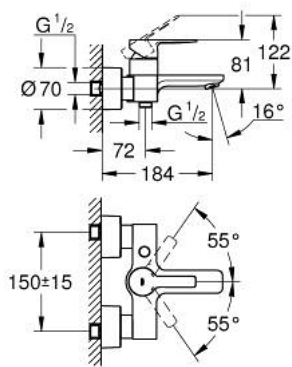

33 849 001 LINEARE SINGLE-LEVER BATH MIXER 1/2"

PRODUCT DESCRIPTION

- Tyc: Chrome
- wall mounted
- metal lever
- GROHE SilkMove 35 mm ceramic cartridge
- with temperature limiter
- GROHE LongLife finish
- automatic diverter: bath/shower
- mousseur
- shower outlet 1/2"
- integrated non-return valve
- covered S-unions
- protected against backflow
- min. recommended pressure 1.0 bar
- pillar installation optional with pillar unions 12 030 000

33 849 001 LINEARE SINGLE-LEVER BATH MIXER 1/2"

SPARE PARTS

- 1: Lever (Spare part-nr. 46987000)
- 2: Cartridge (Spare part-nr. 46374000)
- 3: Mousseur (Spare part-nr. 13952000)
- 4: Diverter knob (Spare part-nr. 64309000)
- 5: Diverter (Spare part-nr. 46947000)
- 6: Non-return valve (Spare part-nr. 08565000)
- 7: Screw connection 1/2" (Spare part-nr. 45044000)
- 8: S-union (Spare part-nr. 12693000)
- 9: Extension set, 30 mm (Spare part-nr. 46238000)*
- 10: Special spanner (Spare part-nr. 19377000)*
- 11: Socket spanner (Spare part-nr. 19332000)*