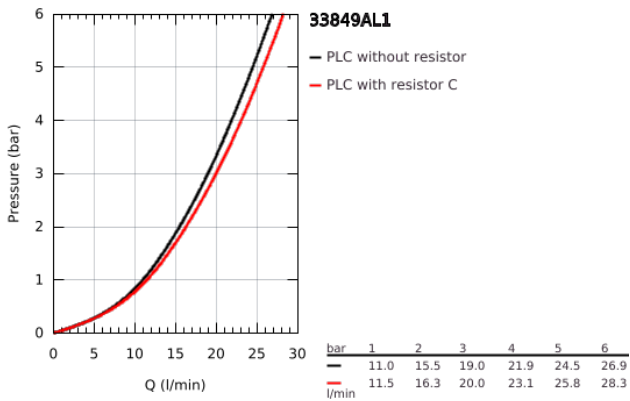

33 849 AL1 LINEARE SINGLE-LEVER BATH MIXER 1/2"

PRODUCT DESCRIPTION

- Colour: brushed hard graphite
- wall mounted
- metal lever
- GROHE SilkMove 35 mm ceramic cartridge
- with temperature limiter
- GROHE LongLife finish
- automatic diverter: bath/shower
- mousseur
- shower outlet 1/2"
- integrated non-return valve
- covered S-unions
- protected against backflow
- min. recommended pressure 1.0 bar

33 849 AL1 LINEARE SINGLE-LEVER BATH MIXER 1/2"

SPARE PARTS

- 1: Lever (Spare part-nr. 46987AL0)
- 2: Cartridge (Spare part-nr. 46374000)
- 3: Mousseur (Spare part-nr. 13952AL0)
- 4: Diverter knob (Spare part-nr. 64309AL0)
- 5: Diverter (Spare part-nr. 46947AL0)
- 6: Non-return valve (Spare part-nr. 08565000)
- 7: Screw connection 1/2" (Spare part-nr. 45044000)
- 8: S-union (Spare part-nr. 12693AL0)
- 9: Extension 30 (Spare part-nr. 46238000)*
- 10: Special spanner (Spare part-nr. 19377000)*
- 11: Socket spanner (Spare part-nr. 19332000)*