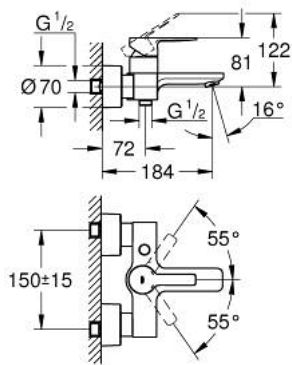

33 849 AL1 LINEARE SINGLE-LEVER BATH MIXER 1/2"

PRODUCT DESCRIPTION

- Colour: brushed hard graphite
- wall mounted
- metal lever
- GROHE SilkMove 35 mm ceramic cartridge
- with temperature limiter
- GROHE LongLife finish
- automatic diverter: bath/shower
- mousseur
- shower outlet 1/2"
- integrated non-return valve
- covered S-unions
- protected against backflow
- min. recommended pressure 1.0 bar

33 849 AL1 LINEARE SINGLE-LEVER BATH MIXER 1/2"

SPARE PARTS

- 1: Lever (Spare part-nr. 46987AL0)
- 2: Cartridge (Spare part-nr. 46374000)
- 3: Mousseur (Spare part-nr. 13952AL0)
- 4: Diverter knob (Spare part-nr. 64309AL0)
- 5: Diverter (Spare part-nr. 46947AL0)
- 6: Non-return valve (Spare part-nr. 08565000)
- 7: Screw connection 1/2" (Spare part-nr. 45044000)
- 8: S-union (Spare part-nr. 12693AL0)
- 9: Extension 30 (Spare part-nr. 46238000)*
- 10: Special spanner (Spare part-nr. 19377000)*
- 11: Socket spanner (Spare part-nr. 19332000)*