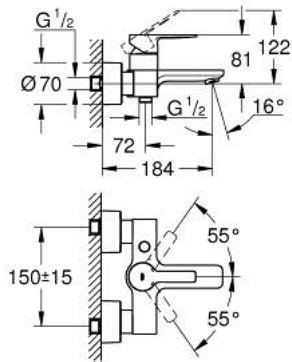

33 849 AL1 LINEARE SINGLE-LEVER BATH MIXER 1/2"

PRODUCT DESCRIPTION

- Tyc: brushed hard graphite
- wall mounted
- metal lever
- GROHE SilkMove 35 mm ceramic cartridge
- with temperature limiter
- GROHE LongLife finish
- automatic diverter: bath/shower
- mousseur
- shower outlet 1/2"
- integrated non-return valve
- covered S-unions
- protected against backflow
- min. recommended pressure 1.0 bar

33 849 AL1 LINEARE SINGLE-LEVER BATH MIXER 1/2"

SPARE PARTS

- 1: Lever (Spare part-nr. 46987AL0)
- 2: Cartridge (Spare part-nr. 46374000)
- 3: Mousseur (Spare part-nr. 13952AL0)
- 4: Diverter knob (Spare part-nr. 64309AL0)
- 5: Diverter (Spare part-nr. 46947AL0)
- 6: Non-return valve (Spare part-nr. 08565000)
- 7: Screw connection 1/2" (Spare part-nr. 45044000)
- 8: S-union (Spare part-nr. 12693AL0)
- 9: Extension set, 30 mm (Spare part-nr. 46238000)*
- 10: Special spanner (Spare part-nr. 19377000)*
- 11: Socket spanner (Spare part-nr. 19332000)*