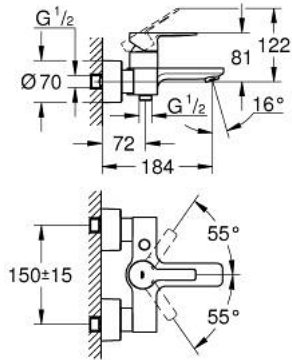

33 849 AL1 LINEARE SINGLE-LEVER BATH MIXER 1/2"

PRODUCT DESCRIPTION

- Tyc: brushed hard graphite
- wall mounted
- metal lever
- GROHE SilkMove 35 mm ceramic cartridge
- with temperature limiter
- GROHE LongLife finish
- automatic diverter: bath/shower
- mousseur
- shower outlet 1/2"
- integrated non-return valve
- covered S-unions
- protected against backflow
- min. recommended pressure 1.0 bar

33 849 AL1 LINEARE SINGLE-LEVER BATH MIXER 1/2"

SPARE PARTS

- 1: Lever (Spare part-nr. 46987AL0)
- 2: Cartridge (Spare part-nr. 46374000)
- 3: Mousseur (Spare part-nr. 13952AL0)
- 4: Diverter knob (Spare part-nr. 64309AL0)
- 5: Diverter (Spare part-nr. 46947AL0)
- 6: Non-return valve (Spare part-nr. 08565000)
- 7: Screw connection 1/2" (Spare part-nr. 45044000)
- 8: S-union (Spare part-nr. 12693AL0)
- 9: Extension set, 30 mm (Spare part-nr. 46238000)*
- 10: Special spanner (Spare part-nr. 19377000)*
- 11: Socket spanner (Spare part-nr. 19332000)*