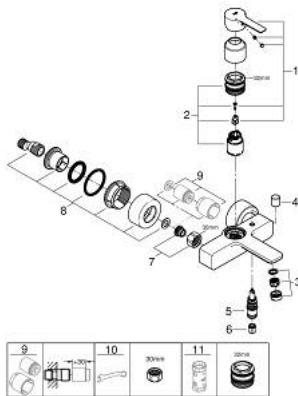

33 849 AL1 LINEARE SINGLE-LEVER BATH MIXER 1/2"

PRODUCT DESCRIPTION

- Tyc: brushed hard graphite
- wall mounted
- metal lever
- GROHE SilkMove 35 mm ceramic cartridge
- with temperature limiter
- GROHE LongLife finish
- automatic diverter: bath/shower
- mousseur
- shower outlet 1/2"
- integrated non-return valve
- covered S-unions
- protected against backflow
- min. recommended pressure 1.0 bar

33 849 AL1 LINEARE SINGLE-LEVER BATH MIXER 1/2"

SPARE PARTS

- 1: Lever (Spare part-nr. 46987AL0)
- 2: Cartridge (Spare part-nr. 46374000)
- 3: Mousseur (Spare part-nr. 13952AL0)
- 4: Diverter knob (Spare part-nr. 64309AL0)
- 5: Diverter (Spare part-nr. 46947AL0)
- 6: Non-return valve (Spare part-nr. 08565000)
- 7: Screw connection 1/2" (Spare part-nr. 45044000)
- 8: S-union (Spare part-nr. 12693AL0)
- 9: Extension set, 30 mm (Spare part-nr. 46238000)*
- 10: Special spanner (Spare part-nr. 19377000)*
- 11: Socket spanner (Spare part-nr. 19332000)*