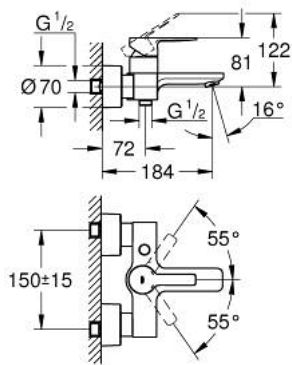

### 33 849 DC1 LINEARE SINGLE-LEVER BATH MIXER 1/2"

#### PRODUCT DESCRIPTION

- Colour: supersteel
- wall mounted
- metal lever
- GROHE SilkMove 35 mm ceramic cartridge
- with temperature limiter
- GROHE LongLife finish
- automatic diverter: bath/shower
- mousseur
- shower outlet 1/2"
- integrated non-return valve
- covered S-unions
- protected against backflow
- min. recommended pressure 1.0 bar

## 33 849 DC1 LINEARE SINGLE-LEVER BATH MIXER 1/2"

### SPARE PARTS

- 1: Lever (Spare part-nr. 46987DC0)
- 2: Cartridge (Spare part-nr. 46374000)
- 3: Mousseur (Spare part-nr. 13952DC0)
- 4: Diverter knob (Spare part-nr. 64309DC0)
- 5: Diverter (Spare part-nr. 46947DC0)
- 6: Non-return valve (Spare part-nr. 08565000)
- 7: Screw connection 1/2" (Spare part-nr. 45044000)
- 8: S-union (Spare part-nr. 12693DC0)
- 9: Extension 30 (Spare part-nr. 46238000)\*
- 10: Special spanner (Spare part-nr. 19377000)\*
- 11: Socket spanner (Spare part-nr. 19332000)\*