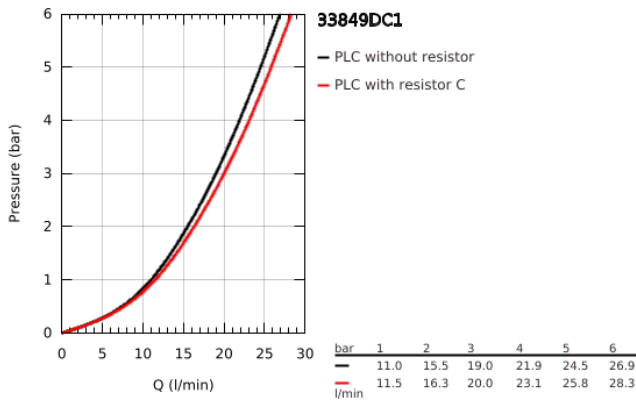

### 33 849 DC1 LINEARE SINGLE-LEVER BATH MIXER 1/2"

#### PRODUCT DESCRIPTION

- Colour: supersteel
- wall mounted
- metal lever
- GROHE SilkMove 35 mm ceramic cartridge
- with temperature limiter
- GROHE LongLife finish
- automatic diverter: bath/shower
- mousseur
- shower outlet 1/2"
- integrated non-return valve
- covered S-unions
- protected against backflow
- min. recommended pressure 1.0 bar