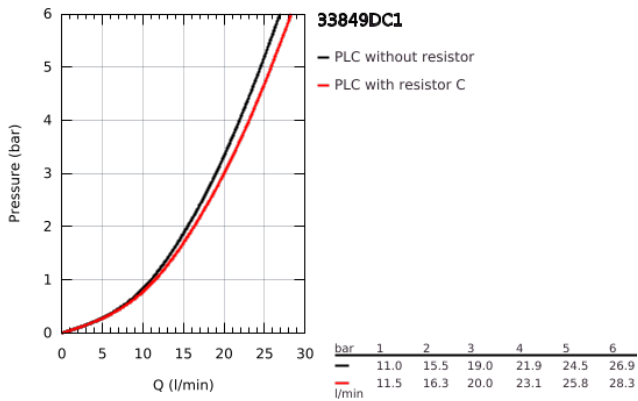

33 849 DC1 LINEARE SINGLE-LEVER BATH MIXER 1/2"

PRODUCT DESCRIPTION

- Colour: supersteel
- wall mounted
- metal lever
- GROHE SilkMove 35 mm ceramic cartridge
- with temperature limiter
- GROHE LongLife finish
- automatic diverter: bath/shower
- mousseur
- shower outlet 1/2"
- integrated non-return valve
- covered S-unions
- protected against backflow
- min. recommended pressure 1.0 bar

33 849 DC1 LINEARE SINGLE-LEVER BATH MIXER 1/2"

SPARE PARTS

- 1: Lever (Spare part-nr. 46987DC0)
- 2: Cartridge (Spare part-nr. 46374000)
- 3: Mousseur (Spare part-nr. 13952DC0)
- 4: Diverter knob (Spare part-nr. 64309DC0)
- 5: Diverter (Spare part-nr. 46947DC0)
- 6: Non-return valve (Spare part-nr. 08565000)
- 7: Screw connection 1/2" (Spare part-nr. 45044000)
- 8: S-union (Spare part-nr. 12693DC0)
- 9: Extension 30 (Spare part-nr. 46238000)*
- 10: Special spanner (Spare part-nr. 19377000)*
- 11: Socket spanner (Spare part-nr. 19332000)*