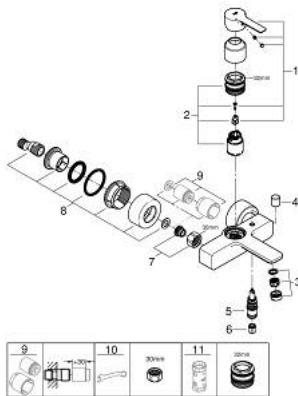

### 33 849 DC1 LINEARE SINGLE-LEVER BATH MIXER 1/2"

#### PRODUCT DESCRIPTION

- Colour: supersteel
- wall mounted
- metal lever
- GROHE SilkMove 35 mm ceramic cartridge
- with temperature limiter
- GROHE LongLife finish
- automatic diverter: bath/shower
- mousseur
- shower outlet 1/2"
- integrated non-return valve
- covered S-unions
- protected against backflow
- min. recommended pressure 1.0 bar

## 33 849 DC1 LINEARE SINGLE-LEVER BATH MIXER 1/2"

### SPARE PARTS

- 1: Lever (Spare part-nr. 46987DC0)
- 2: Cartridge (Spare part-nr. 46374000)
- 3: Mousseur (Spare part-nr. 13952DC0)
- 4: Diverter knob (Spare part-nr. 64309DC0)
- 5: Diverter (Spare part-nr. 46947DC0)
- 6: Non-return valve (Spare part-nr. 08565000)
- 7: Screw connection 1/2" (Spare part-nr. 45044000)
- 8: S-union (Spare part-nr. 12693DC0)
- 9: Extension 30 (Spare part-nr. 46238000)\*
- 10: Special spanner (Spare part-nr. 19377000)\*
- 11: Socket spanner (Spare part-nr. 19332000)\*