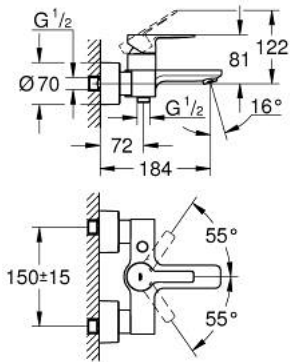

33 849 DC1 LINEARE SINGLE-LEVER BATH MIXER 1/2"

PRODUCT DESCRIPTION

- Colour: supersteel
- wall mounted
- metal lever
- GROHE SilkMove 35 mm ceramic cartridge
- with temperature limiter
- GROHE LongLife finish
- automatic diverter: bath/shower
- mousseur
- shower outlet 1/2"
- integrated non-return valve
- covered S-unions
- protected against backflow
- min. recommended pressure 1.0 bar

33 849 DC1 LINEARE SINGLE-LEVER BATH MIXER 1/2"

SPARE PARTS

- 1: Lever (Spare part-nr. 46987DC0)
- 2: Cartridge (Spare part-nr. 46374000)
- 3: Mousseur (Spare part-nr. 13952DC0)
- 4: Diverter knob (Spare part-nr. 64309DC0)
- 5: Diverter (Spare part-nr. 46947DC0)
- 6: Non-return valve (Spare part-nr. 08565000)
- 7: Screw connection 1/2" (Spare part-nr. 45044000)
- 8: S-union (Spare part-nr. 12693DC0)
- 9: Extension 30 (Spare part-nr. 46238000)*
- 10: Special spanner (Spare part-nr. 19377000)*
- 11: Socket spanner (Spare part-nr. 19332000)*