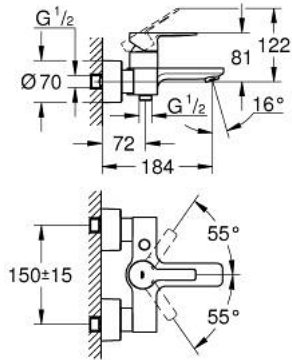

33 849 DC1 LINEARE SINGLE-LEVER BATH MIXER 1/2"

PRODUCT DESCRIPTION

- Typ: supersteel
- wall mounted
- metal lever
- GROHE SilkMove 35 mm ceramic cartridge
- with temperature limiter
- GROHE LongLife finish
- automatic diverter: bath/shower
- mousseur
- shower outlet 1/2"
- integrated non-return valve
- covered S-unions
- protected against backflow
- min. recommended pressure 1.0 bar

33 849 DC1 LINEARE SINGLE-LEVER BATH MIXER 1/2"

SPARE PARTS

- 1: Lever (Spare part-nr. 46987DC0)
- 2: Cartridge (Spare part-nr. 46374000)
- 3: Mousseur (Spare part-nr. 13952DC0)
- 4: Diverter knob (Spare part-nr. 64309DC0)
- 5: Diverter (Spare part-nr. 46947DC0)
- 6: Non-return valve (Spare part-nr. 08565000)
- 7: Screw connection 1/2" (Spare part-nr. 45044000)
- 8: S-union (Spare part-nr. 12693DC0)
- 9: Extension set, 30 mm (Spare part-nr. 46238000)*
- 10: Special spanner (Spare part-nr. 19377000)*
- 11: Socket spanner (Spare part-nr. 19332000)*