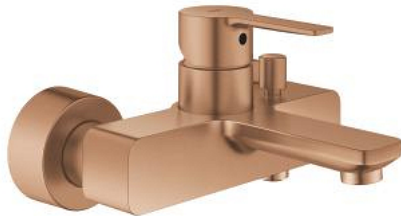

33 849 DL1 LINEARE SINGLE-LEVER BATH MIXER 1/2"

PRODUCT DESCRIPTION

- Colour: brushed warm sunset
- wall mounted
- metal lever
- GROHE SilkMove 35 mm ceramic cartridge
- with temperature limiter
- GROHE LongLife finish
- automatic diverter: bath/shower
- mousseur
- shower outlet 1/2"
- integrated non-return valve
- covered S-unions
- protected against backflow
- min. recommended pressure 1.0 bar

33 849 DL1 LINEARE SINGLE-LEVER BATH MIXER 1/2"

SPARE PARTS

- 1: lever (Spare part-nr. 46987DL0)
- 2: Cartridge (Spare part-nr. 46374000)
- 3: flow control (Spare part-nr. 13952DL0)
- 4: diverter knob (Spare part-nr. 64309DL0)
- 5: diverter (Spare part-nr. 46947DL0)
- 6: Non-return valve (Spare part-nr. 08565000)
- 7: Screw connection 1/2" (Spare part-nr. 45044000)
- 8: S-union (Spare part-nr. 12693DL0)
- 9: Extension 30 (Spare part-nr. 46238000)*
- 10: Special spanner (Spare part-nr. 19377000)*
- 11: Socket spanner (Spare part-nr. 19332000)*