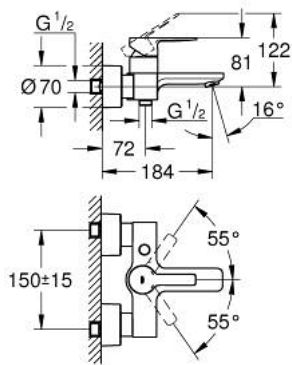

33 849 DL1 LINEARE SINGLE-LEVER BATH MIXER 1/2"

PRODUCT DESCRIPTION

- Colour: brushed warm sunset
- wall mounted
- metal lever
- GROHE SilkMove 35 mm ceramic cartridge
- with temperature limiter
- GROHE LongLife finish
- automatic diverter: bath/shower
- mousseur
- shower outlet 1/2"
- integrated non-return valve
- covered S-unions
- protected against backflow
- min. recommended pressure 1.0 bar

33 849 DL1 LINEARE SINGLE-LEVER BATH MIXER 1/2"

SPARE PARTS

- 1: lever (Spare part-nr. 46987DL0)
- 2: Cartridge (Spare part-nr. 46374000)
- 3: flow control (Spare part-nr. 13952DL0)
- 4: diverter knob (Spare part-nr. 64309DL0)
- 5: diverter (Spare part-nr. 46947DL0)
- 6: Non-return valve (Spare part-nr. 08565000)
- 7: Screw connection 1/2" (Spare part-nr. 45044000)
- 8: S-union (Spare part-nr. 12693DL0)
- 9: Extension 30 (Spare part-nr. 46238000)*
- 10: Special spanner (Spare part-nr. 19377000)*
- 11: Socket spanner (Spare part-nr. 19332000)*