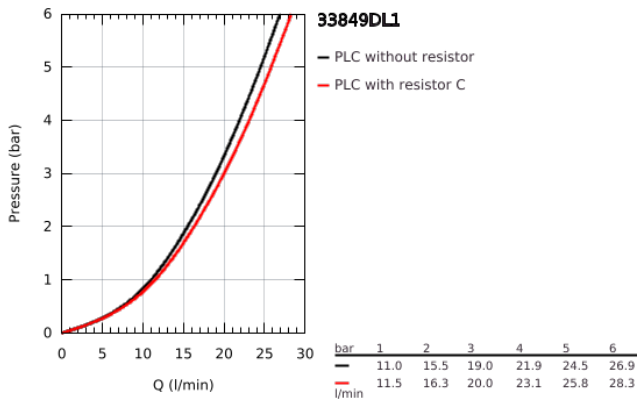

33 849 DL1 LINEARE SINGLE-LEVER BATH MIXER 1/2"

PRODUCT DESCRIPTION

- Colour: brushed warm sunset
- wall mounted
- metal lever
- GROHE SilkMove 35 mm ceramic cartridge
- with temperature limiter
- GROHE LongLife finish
- automatic diverter: bath/shower
- mousseur
- shower outlet 1/2"
- integrated non-return valve
- covered S-unions
- protected against backflow
- min. recommended pressure 1.0 bar

33 849 DL1 LINEARE SINGLE-LEVER BATH MIXER 1/2"

SPARE PARTS

- 1: lever (Spare part-nr. 46987DL0)
- 2: Cartridge (Spare part-nr. 46374000)
- 3: flow control (Spare part-nr. 13952DL0)
- 4: diverter knob (Spare part-nr. 64309DL0)
- 5: diverter (Spare part-nr. 46947DL0)
- 6: Non-return valve (Spare part-nr. 08565000)
- 7: Screw connection 1/2" (Spare part-nr. 45044000)
- 8: S-union (Spare part-nr. 12693DL0)
- 9: Extension 30 (Spare part-nr. 46238000)*
- 10: Special spanner (Spare part-nr. 19377000)*
- 11: Socket spanner (Spare part-nr. 19332000)*