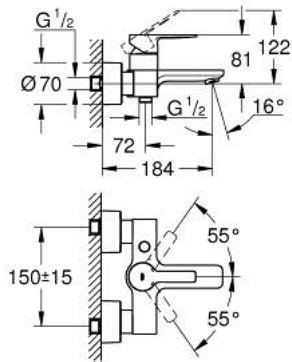

33 849 DL1 LINEARE SINGLE-LEVER BATH MIXER 1/2"

PRODUCT DESCRIPTION

- Tyc: brushed warm sunset
- wall mounted
- metal lever
- GROHE SilkMove 35 mm ceramic cartridge
- with temperature limiter
- GROHE LongLife finish
- automatic diverter: bath/shower
- mousseur
- shower outlet 1/2"
- integrated non-return valve
- covered S-unions
- protected against backflow
- min. recommended pressure 1.0 bar

33 849 DL1 LINEARE SINGLE-LEVER BATH MIXER 1/2"

SPARE PARTS

- 1: lever (Spare part-nr. 46987DL0)
- 2: Cartridge (Spare part-nr. 46374000)
- 3: flow control (Spare part-nr. 13952DL0)
- 4: diverter knob (Spare part-nr. 64309DL0)
- 5: diverter (Spare part-nr. 46947DL0)
- 6: Non-return valve (Spare part-nr. 08565000)
- 7: Screw connection 1/2" (Spare part-nr. 45044000)
- 8: S-union (Spare part-nr. 12693DL0)
- 9: Extension set, 30 mm (Spare part-nr. 46238000)*
- 10: Special spanner (Spare part-nr. 19377000)*
- 11: Socket spanner (Spare part-nr. 19332000)*