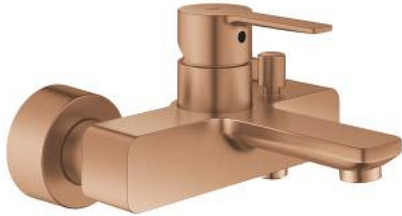

33 849 DL1 LINEARE SINGLE-LEVER BATH MIXER 1/2"

PRODUCT DESCRIPTION

- Tyc: brushed warm sunset
- wall mounted
- metal lever
- GROHE SilkMove 35 mm ceramic cartridge
- with temperature limiter
- GROHE LongLife finish
- automatic diverter: bath/shower
- mousseur
- shower outlet 1/2"
- integrated non-return valve
- covered S-unions
- protected against backflow
- min. recommended pressure 1.0 bar

33 849 DL1 LINEARE SINGLE-LEVER BATH MIXER 1/2"

SPARE PARTS

- 1: lever (Spare part-nr. 46987DL0)
- 2: Cartridge (Spare part-nr. 46374000)
- 3: flow control (Spare part-nr. 13952DL0)
- 4: diverter knob (Spare part-nr. 64309DL0)
- 5: diverter (Spare part-nr. 46947DL0)
- 6: Non-return valve (Spare part-nr. 08565000)
- 7: Screw connection 1/2" (Spare part-nr. 45044000)
- 8: S-union (Spare part-nr. 12693DL0)
- 9: Extension set, 30 mm (Spare part-nr. 46238000)*
- 10: Special spanner (Spare part-nr. 19377000)*
- 11: Socket spanner (Spare part-nr. 19332000)*