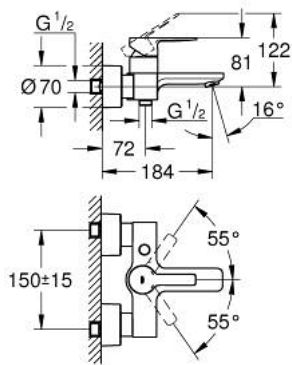

33 849 GN1 LINEARE SINGLE-LEVER BATH MIXER 1/2"

PRODUCT DESCRIPTION

- Colour: brushed cool sunrise
- wall mounted
- metal lever
- GROHE SilkMove 35 mm ceramic cartridge
- with temperature limiter
- GROHE LongLife finish
- automatic diverter: bath/shower
- mousseur
- shower outlet 1/2"
- integrated non-return valve
- covered S-unions
- protected against backflow
- min. recommended pressure 1.0 bar

33 849 GN1 LINEARE SINGLE-LEVER BATH MIXER 1/2"

SPARE PARTS

- 1: lever (Spare part-nr. 46987GN0)
- 2: Cartridge (Spare part-nr. 46374000)
- 3: flow control (Spare part-nr. 13952GN0)
- 4: diverter knob (Spare part-nr. 64309GN0)
- 5: diverter (Spare part-nr. 46947GN0)
- 6: Non-return valve (Spare part-nr. 08565000)
- 7: Screw connection 1/2" (Spare part-nr. 45044000)
- 8: S-union (Spare part-nr. 12693GN0)
- 9: Extension 30 (Spare part-nr. 46238000)*
- 10: Special spanner (Spare part-nr. 19377000)*
- 11: Socket spanner (Spare part-nr. 19332000)*