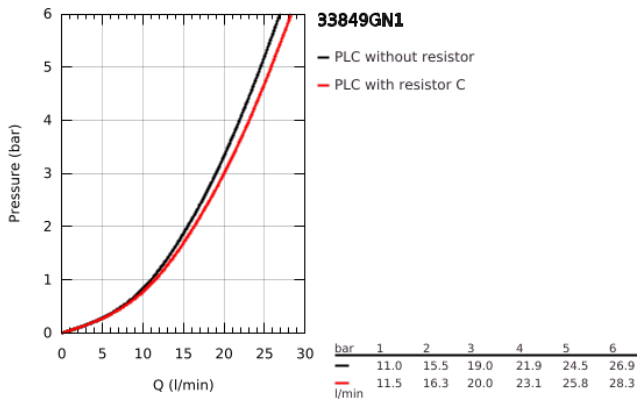

33 849 GN1 LINEARE SINGLE-LEVER BATH MIXER 1/2"

PRODUCT DESCRIPTION

- Colour: brushed cool sunrise
- wall mounted
- metal lever
- GROHE SilkMove 35 mm ceramic cartridge
- with temperature limiter
- GROHE LongLife finish
- automatic diverter: bath/shower
- mousseur
- shower outlet 1/2"
- integrated non-return valve
- covered S-unions
- protected against backflow
- min. recommended pressure 1.0 bar

33 849 GN1 LINEARE SINGLE-LEVER BATH MIXER 1/2"

SPARE PARTS

- 1: lever (Spare part-nr. 46987GN0)
- 2: Cartridge (Spare part-nr. 46374000)
- 3: flow control (Spare part-nr. 13952GN0)
- 4: diverter knob (Spare part-nr. 64309GN0)
- 5: diverter (Spare part-nr. 46947GN0)
- 6: Non-return valve (Spare part-nr. 08565000)
- 7: Screw connection 1/2" (Spare part-nr. 45044000)
- 8: S-union (Spare part-nr. 12693GN0)
- 9: Extension 30 (Spare part-nr. 46238000)*
- 10: Special spanner (Spare part-nr. 19377000)*
- 11: Socket spanner (Spare part-nr. 19332000)*