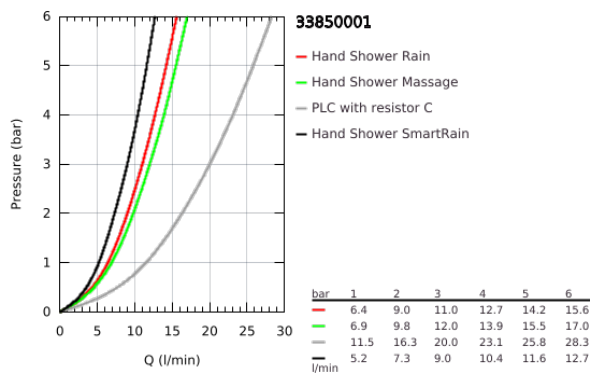

33 850 001 LINEARE SINGLE-LEVER BATH MIXER 1/2"

PRODUCT DESCRIPTION

- Colour: chrome
- wall mounted
- metal lever
- GROHE SilkMove 35 mm ceramic cartridge
- with temperature limiter
- GROHE LongLife finish
- automatic diverter: bath/shower
- mousseur
- shower outlet 1/2"
- integrated non-return valve
- covered S-unions
- protected against backflow
- with shower set
- consisting of:
- metal stick hand shower
- wall shower holder Tempesta Cosmopolitan 100 (27 594 000)
- Silverflex shower hose 1500 mm 1/2" x 1/2" (28 364)
- min. recommended pressure 1.0 bar

33 850 001 LINEARE SINGLE-LEVER BATH MIXER 1/2"

SPARE PARTS

- 1: Lever (Spare part-nr. 46987000)
- 2: Cartridge (Spare part-nr. 46374000)
- 3: Mousseur (Spare part-nr. 13952000)
- 4: Diverter knob (Spare part-nr. 64309000)
- 5: Diverter (Spare part-nr. 46947000)
- 6: Non-return valve (Spare part-nr. 08565000)
- 7: Screw connection 1/2" (Spare part-nr. 45044000)
- 8: S-union (Spare part-nr. 12693000)
- 9: Dirt strainer (Spare part-nr. 0700200M)
- 10: Extension 30 (Spare part-nr. 46238000)*
- 11: Special spanner (Spare part-nr. 19377000)*
- 12: Socket spanner (Spare part-nr. 19332000)*