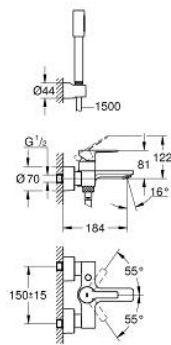

33 850 001 LINEARE SINGLE-LEVER BATH MIXER 1/2"

PRODUCT DESCRIPTION

- Colour: chrome
- wall mounted
- metal lever
- GROHE SilkMove 35 mm ceramic cartridge
- with temperature limiter
- GROHE LongLife finish
- automatic diverter: bath/shower
- mousseur
- shower outlet 1/2"
- integrated non-return valve
- covered S-unions
- protected against backflow
- with shower set
- consisting of:
- metal stick hand shower
- wall shower holder Tempesta Cosmopolitan 100 (27 594 000)
- Silverflex shower hose 1500 mm 1/2" x 1/2" (28 364)
- min. recommended pressure 1.0 bar

33 850 001 LINEARE SINGLE-LEVER BATH MIXER 1/2"

SPARE PARTS

- 1: Lever (Spare part-nr. 46987000)
- 2: Cartridge (Spare part-nr. 46374000)
- 3: Mousseur (Spare part-nr. 13952000)
- 4: Diverter knob (Spare part-nr. 64309000)
- 5: Diverter (Spare part-nr. 46947000)
- 6: Non-return valve (Spare part-nr. 08565000)
- 7: Screw connection 1/2" (Spare part-nr. 45044000)
- 8: S-union (Spare part-nr. 12693000)
- 9: Dirt strainer (Spare part-nr. 0700200M)
- 10: Extension 30 (Spare part-nr. 46238000)*
- 11: Special spanner (Spare part-nr. 19377000)*
- 12: Socket spanner (Spare part-nr. 19332000)*