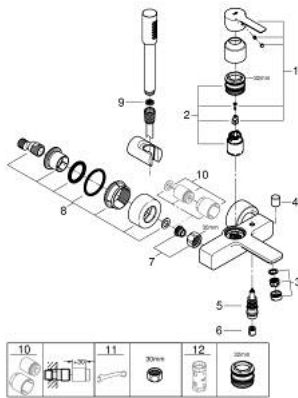

33 850 001 LINEARE SINGLE-LEVER BATH MIXER 1/2"

PRODUCT DESCRIPTION

- Colour: chrome
- wall mounted
- metal lever
- GROHE SilkMove 35 mm ceramic cartridge
- with temperature limiter
- GROHE LongLife finish
- automatic diverter: bath/shower
- mousseur
- shower outlet 1/2"
- integrated non-return valve
- covered S-unions
- protected against backflow
- with shower set
- consisting of:
- metal stick hand shower
- wall shower holder Tempesta Cosmopolitan 100 (27 594 000)
- Silverflex shower hose 1500 mm 1/2" x 1/2" (28 364)
- min. recommended pressure 1.0 bar

33 850 001 LINEARE SINGLE-LEVER BATH MIXER 1/2"

SPARE PARTS

- 1: Lever (Spare part-nr. 46987000)
- 2: Cartridge (Spare part-nr. 46374000)
- 3: Mousseur (Spare part-nr. 13952000)
- 4: Diverter knob (Spare part-nr. 64309000)
- 5: Diverter (Spare part-nr. 46947000)
- 6: Non-return valve (Spare part-nr. 08565000)
- 7: Screw connection 1/2" (Spare part-nr. 45044000)
- 8: S-union (Spare part-nr. 12693000)
- 9: Dirt strainer (Spare part-nr. 0700200M)
- 10: Extension 30 (Spare part-nr. 46238000)*
- 11: Special spanner (Spare part-nr. 19377000)*
- 12: Socket spanner (Spare part-nr. 19332000)*