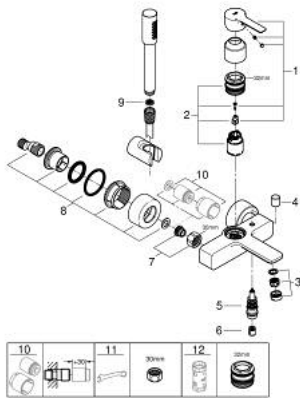

33 850 001 LINEARE SINGLE-LEVER BATH MIXER 1/2"

PRODUCT DESCRIPTION

- Tyc: Chrome
- wall mounted
- metal lever
- GROHE SilkMove 35 mm ceramic cartridge
- with temperature limiter
- GROHE LongLife finish
- automatic diverter: bath/shower
- mousseur
- shower outlet 1/2"
- integrated non-return valve
- covered S-unions
- protected against backflow
- with shower set
- consisting of:
 - metal stick hand shower
 - wall shower holder Tempesta Cosmopolitan 100 (27 594 000)
 - Silverflex shower hose 1500 mm 1/2" x 1/2" (28 364)
- min. recommended pressure 1.0 bar

33 850 001 LINEARE SINGLE-LEVER BATH MIXER 1/2"

SPARE PARTS

- 1: Lever (Spare part-nr. 46987000)
- 2: Cartridge (Spare part-nr. 46374000)
- 3: Mousseur (Spare part-nr. 13952000)
- 4: Diverter knob (Spare part-nr. 64309000)
- 5: Diverter (Spare part-nr. 46947000)
- 6: Non-return valve (Spare part-nr. 08565000)
- 7: Screw connection 1/2" (Spare part-nr. 45044000)
- 8: S-union (Spare part-nr. 12693000)
- 9: Dirt strainer (Spare part-nr. 0700200M)
- 10: Extension set, 30 mm (Spare part-nr. 46238000)*
- 11: Special spanner (Spare part-nr. 19377000)*
- 12: Socket spanner (Spare part-nr. 19332000)*