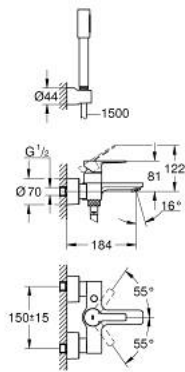

33 850 001 LINEARE SINGLE-LEVER BATH MIXER 1/2"

PRODUCT DESCRIPTION

- Tyc: Chrome
- wall mounted
- metal lever
- GROHE SilkMove 35 mm ceramic cartridge
- with temperature limiter
- GROHE LongLife finish
- automatic diverter: bath/shower
- mousseur
- shower outlet 1/2"
- integrated non-return valve
- covered S-unions
- protected against backflow
- with shower set
- consisting of:
 - metal stick hand shower
 - wall shower holder Tempesta Cosmopolitan 100 (27 594 000)
 - Silverflex shower hose 1500 mm 1/2" x 1/2" (28 364)
- min. recommended pressure 1.0 bar

33 850 001 LINEARE SINGLE-LEVER BATH MIXER 1/2"

SPARE PARTS

- 1: Lever (Spare part-nr. 46987000)
- 2: Cartridge (Spare part-nr. 46374000)
- 3: Mousseur (Spare part-nr. 13952000)
- 4: Diverter knob (Spare part-nr. 64309000)
- 5: Diverter (Spare part-nr. 46947000)
- 6: Non-return valve (Spare part-nr. 08565000)
- 7: Screw connection 1/2" (Spare part-nr. 45044000)
- 8: S-union (Spare part-nr. 12693000)
- 9: Dirt strainer (Spare part-nr. 0700200M)
- 10: Extension set, 30 mm (Spare part-nr. 46238000)*
- 11: Special spanner (Spare part-nr. 19377000)*
- 12: Socket spanner (Spare part-nr. 19332000)*