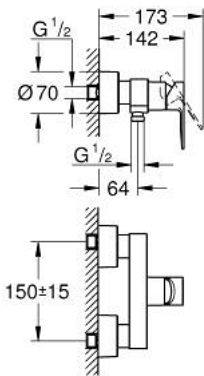

33 865 001 **LINEARE SINGLE-LEVER SHOWER MIXER 1/2"**

**PRODUCT DESCRIPTION**

- Colour: chrome
- wall mounted
- metal lever
- GROHE SilkMove 35 mm ceramic cartridge
- with temperature limiter
- GROHE LongLife finish
- shower outlet 1/2"
- integrated non-return valve
- covered S-unions
- protected against backflow
- min. recommended pressure 1.0 bar

## 33 865 001 LINEARE SINGLE-LEVER SHOWER MIXER 1/2"

### SPARE PARTS

- 1: Lever (Spare part-nr. 46987000)
- 2: Cartridge (Spare part-nr. 46374000)
- 3: Non-return valve (Spare part-nr. 08565000)
- 4: Screw connection 1/2" (Spare part-nr. 45044000)
- 5: S-union (Spare part-nr. 12693000)
- 6: Extension 30 (Spare part-nr. 46238000)\*
- 7: Socket spanner (Spare part-nr. 19332000)\*
- 8: Special spanner (Spare part-nr. 19377000)\*