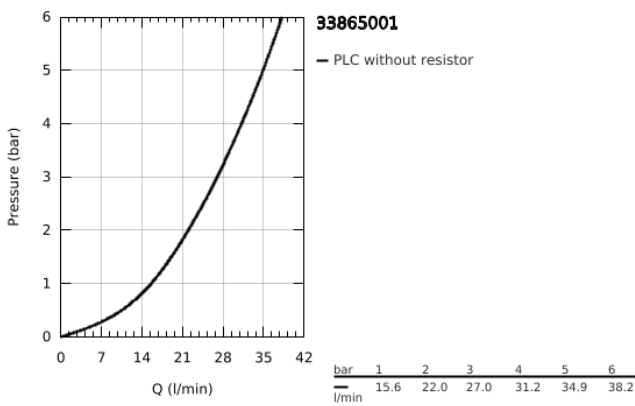

33 865 001 **LINEARE SINGLE-LEVER SHOWER MIXER 1/2"**

**PRODUCT DESCRIPTION**

- Colour: chrome
- wall mounted
- metal lever
- GROHE SilkMove 35 mm ceramic cartridge
- with temperature limiter
- GROHE LongLife finish
- shower outlet 1/2"
- integrated non-return valve
- covered S-unions
- protected against backflow
- min. recommended pressure 1.0 bar

## 33 865 001 LINEARE SINGLE-LEVER SHOWER MIXER 1/2"