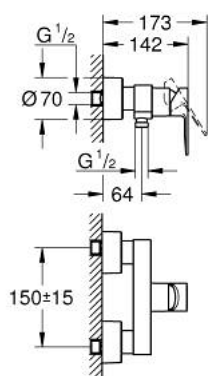

33 865 001 LINEARE SINGLE-LEVER SHOWER MIXER 1/2"

PRODUCT DESCRIPTION

- Tyc: Chrome
- wall mounted
- metal lever
- GROHE SilkMove 35 mm ceramic cartridge
- with temperature limiter
- GROHE LongLife finish
- shower outlet 1/2"
- integrated non-return valve
- covered S-unions
- protected against backflow
- min. recommended pressure 1.0 bar

33 865 001 LINEARE SINGLE-LEVER SHOWER MIXER 1/2"

SPARE PARTS

- 1: Lever (Spare part-nr. 46987000)
- 2: Cartridge (Spare part-nr. 46374000)
- 3: Non-return valve (Spare part-nr. 08565000)
- 4: Screw connection 1/2" (Spare part-nr. 45044000)
- 5: S-union (Spare part-nr. 12693000)
- 6: Extension set, 30 mm (Spare part-nr. 46238000)*
- 7: Socket spanner (Spare part-nr. 19332000)*
- 8: Special spanner (Spare part-nr. 19377000)*