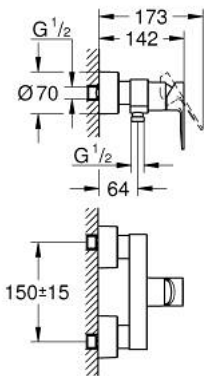

33 865 AL1 LINEARE SINGLE-LEVER SHOWER MIXER 1/2"

PRODUCT DESCRIPTION

- Colour: brushed hard graphite
- wall mounted
- metal lever
- GROHE SilkMove 35 mm ceramic cartridge
- with temperature limiter
- GROHE LongLife finish
- shower outlet 1/2"
- integrated non-return valve
- covered S-unions
- protected against backflow
- min. recommended pressure 1.0 bar

33 865 AL1 LINEARE SINGLE-LEVER SHOWER MIXER 1/2"

SPARE PARTS

- 1: Lever (Spare part-nr. 46987AL0)
- 2: Cartridge (Spare part-nr. 46374000)
- 3: Non-return valve (Spare part-nr. 08565000)
- 4: Screw connection 1/2" (Spare part-nr. 45044AL0)
- 5: S-union (Spare part-nr. 12693AL0)
- 6: Extension 30 (Spare part-nr. 46238000)*
- 7: Socket spanner (Spare part-nr. 19332000)*
- 8: Special spanner (Spare part-nr. 19377000)*