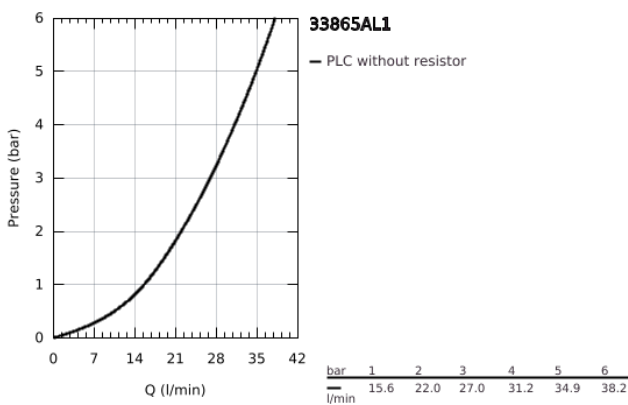

33 865 AL1 LINEARE SINGLE-LEVER SHOWER MIXER 1/2"

PRODUCT DESCRIPTION

- Colour: brushed hard graphite
- wall mounted
- metal lever
- GROHE SilkMove 35 mm ceramic cartridge
- with temperature limiter
- GROHE LongLife finish
- shower outlet 1/2"
- integrated non-return valve
- covered S-unions
- protected against backflow
- min. recommended pressure 1.0 bar

33 865 AL1 LINEARE SINGLE-LEVER SHOWER MIXER 1/2"

SPARE PARTS

- 1: Lever (Spare part-nr. 46987AL0)
- 2: Cartridge (Spare part-nr. 46374000)
- 3: Non-return valve (Spare part-nr. 08565000)
- 4: Screw connection 1/2" (Spare part-nr. 45044AL0)
- 5: S-union (Spare part-nr. 12693AL0)
- 6: Extension 30 (Spare part-nr. 46238000)*
- 7: Socket spanner (Spare part-nr. 19332000)*
- 8: Special spanner (Spare part-nr. 19377000)*