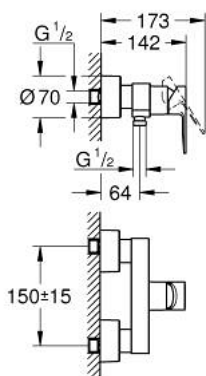

33 865 AL1 LINEARE SINGLE-LEVER SHOWER MIXER 1/2"

PRODUCT DESCRIPTION

- Tyc: brushed hard graphite
- wall mounted
- metal lever
- GROHE SilkMove 35 mm ceramic cartridge
- with temperature limiter
- GROHE LongLife finish
- shower outlet 1/2"
- integrated non-return valve
- covered S-unions
- protected against backflow
- min. recommended pressure 1.0 bar

33 865 AL1 LINEARE SINGLE-LEVER SHOWER MIXER 1/2"

SPARE PARTS

- 1: Lever (Spare part-nr. 46987AL0)
- 2: Cartridge (Spare part-nr. 46374000)
- 3: Non-return valve (Spare part-nr. 08565000)
- 4: Screw connection 1/2" (Spare part-nr. 45044AL0)
- 5: S-union (Spare part-nr. 12693AL0)
- 6: Extension set, 30 mm (Spare part-nr. 46238000)*
- 7: Socket spanner (Spare part-nr. 19332000)*
- 8: Special spanner (Spare part-nr. 19377000)*