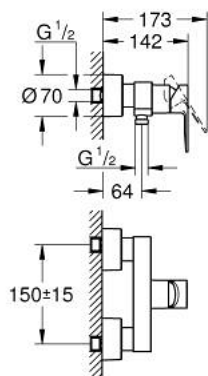

33 865 AL1 LINEARE SINGLE-LEVER SHOWER MIXER 1/2"

PRODUCT DESCRIPTION

- Tyc: brushed hard graphite
- wall mounted
- metal lever
- GROHE SilkMove 35 mm ceramic cartridge
- with temperature limiter
- GROHE LongLife finish
- shower outlet 1/2"
- integrated non-return valve
- covered S-unions
- protected against backflow
- min. recommended pressure 1.0 bar

33 865 AL1 LINEARE SINGLE-LEVER SHOWER MIXER 1/2"

SPARE PARTS

- 1: Lever (Spare part-nr. 46987AL0)
- 2: Cartridge (Spare part-nr. 46374000)
- 3: Non-return valve (Spare part-nr. 08565000)
- 4: Screw connection 1/2" (Spare part-nr. 45044AL0)
- 5: S-union (Spare part-nr. 12693AL0)
- 6: Extension set, 30 mm (Spare part-nr. 46238000)*
- 7: Socket spanner (Spare part-nr. 19332000)*
- 8: Special spanner (Spare part-nr. 19377000)*