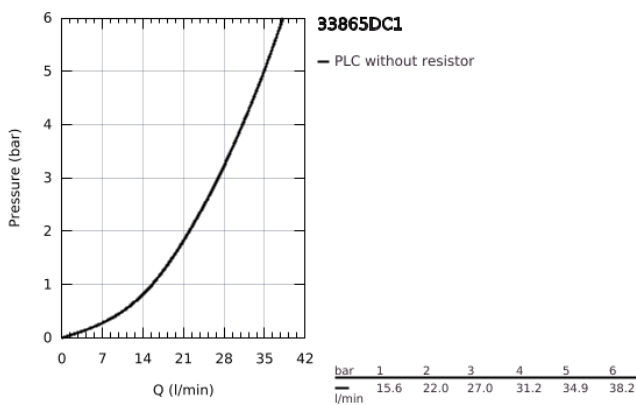

33 865 DC1 LINEARE SINGLE-LEVER SHOWER MIXER 1/2"

PRODUCT DESCRIPTION

- Colour: supersteel
- wall mounted
- metal lever
- GROHE SilkMove 35 mm ceramic cartridge
- with temperature limiter
- GROHE LongLife finish
- shower outlet 1/2"
- integrated non-return valve
- covered S-unions
- protected against backflow
- min. recommended pressure 1.0 bar

33 865 DC1 LINEARE SINGLE-LEVER SHOWER MIXER 1/2"

SPARE PARTS

- 1: Lever (Spare part-nr. 46987DC0)
- 2: Cartridge (Spare part-nr. 46374000)
- 3: Non-return valve (Spare part-nr. 08565000)
- 4: Screw connection 1/2" (Spare part-nr. 45044000)
- 5: S-union (Spare part-nr. 12693DC0)
- 6: Extension 30 (Spare part-nr. 46238000)*
- 7: Socket spanner (Spare part-nr. 19332000)*
- 8: Special spanner (Spare part-nr. 19377000)*