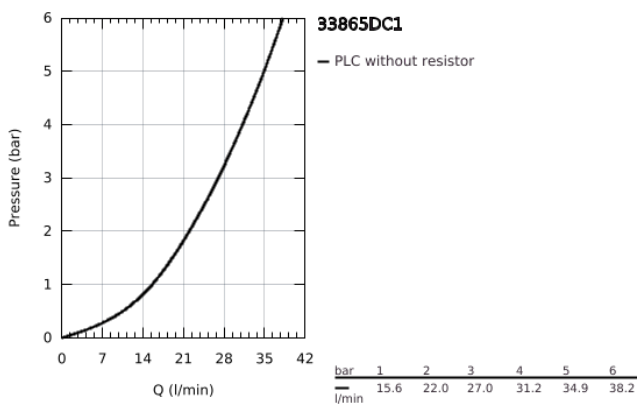

33 865 DC1 LINEARE SINGLE-LEVER SHOWER MIXER 1/2"

PRODUCT DESCRIPTION

- Colour: supersteel
- wall mounted
- metal lever
- GROHE SilkMove 35 mm ceramic cartridge
- with temperature limiter
- GROHE LongLife finish
- shower outlet 1/2"
- integrated non-return valve
- covered S-unions
- protected against backflow
- min. recommended pressure 1.0 bar

33 865 DC1 LINEARE SINGLE-LEVER SHOWER MIXER 1/2"

SPARE PARTS

- 1: Lever (Spare part-nr. 46987DC0)
- 2: Cartridge (Spare part-nr. 46374000)
- 3: Non-return valve (Spare part-nr. 08565000)
- 4: Screw connection 1/2" (Spare part-nr. 45044000)
- 5: S-union (Spare part-nr. 12693DC0)
- 6: Extension 30 (Spare part-nr. 46238000)*
- 7: Socket spanner (Spare part-nr. 19332000)*
- 8: Special spanner (Spare part-nr. 19377000)*