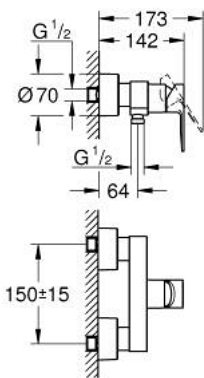

33 865 DC1 LINEARE SINGLE-LEVER SHOWER MIXER 1/2"

PRODUCT DESCRIPTION

- Colour: supersteel
- wall mounted
- metal lever
- GROHE SilkMove 35 mm ceramic cartridge
- with temperature limiter
- GROHE LongLife finish
- shower outlet 1/2"
- integrated non-return valve
- covered S-unions
- protected against backflow
- min. recommended pressure 1.0 bar

33 865 DC1 LINEARE SINGLE-LEVER SHOWER MIXER 1/2"

SPARE PARTS

- 1: Lever (Spare part-nr. 46987DC0)
- 2: Cartridge (Spare part-nr. 46374000)
- 3: Non-return valve (Spare part-nr. 08565000)
- 4: Screw connection 1/2" (Spare part-nr. 45044000)
- 5: S-union (Spare part-nr. 12693DC0)
- 6: Extension 30 (Spare part-nr. 46238000)*
- 7: Socket spanner (Spare part-nr. 19332000)*
- 8: Special spanner (Spare part-nr. 19377000)*