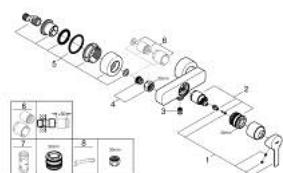

33 865 DC1 LINEARE SINGLE-LEVER SHOWER MIXER 1/2"

PRODUCT DESCRIPTION

- Colour: supersteel
- wall mounted
- metal lever
- GROHE SilkMove 35 mm ceramic cartridge
- with temperature limiter
- GROHE LongLife finish
- shower outlet 1/2"
- integrated non-return valve
- covered S-unions
- protected against backflow
- min. recommended pressure 1.0 bar

33 865 DC1 LINEARE SINGLE-LEVER SHOWER MIXER 1/2"

SPARE PARTS

- 1: Lever (Spare part-nr. 46987DC0)
- 2: Cartridge (Spare part-nr. 46374000)
- 3: Non-return valve (Spare part-nr. 08565000)
- 4: Screw connection 1/2" (Spare part-nr. 45044000)
- 5: S-union (Spare part-nr. 12693DC0)
- 6: Extension 30 (Spare part-nr. 46238000)*
- 7: Socket spanner (Spare part-nr. 19332000)*
- 8: Special spanner (Spare part-nr. 19377000)*