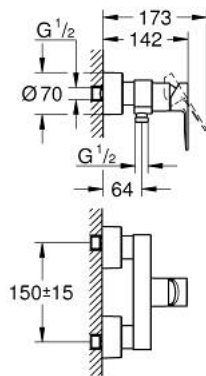

33 865 DC1 LINEARE SINGLE-LEVER SHOWER MIXER 1/2"

PRODUCT DESCRIPTION

- Colour: supersteel
- wall mounted
- metal lever
- GROHE SilkMove 35 mm ceramic cartridge
- with temperature limiter
- GROHE LongLife finish
- shower outlet 1/2"
- integrated non-return valve
- covered S-unions
- protected against backflow
- min. recommended pressure 1.0 bar

33 865 DC1 LINEARE SINGLE-LEVER SHOWER MIXER 1/2"

SPARE PARTS

- 1: Lever (Spare part-nr. 46987DC0)
- 2: Cartridge (Spare part-nr. 46374000)
- 3: Non-return valve (Spare part-nr. 08565000)
- 4: Screw connection 1/2" (Spare part-nr. 45044000)
- 5: S-union (Spare part-nr. 12693DC0)
- 6: Extension 30 (Spare part-nr. 46238000)*
- 7: Socket spanner (Spare part-nr. 19332000)*
- 8: Special spanner (Spare part-nr. 19377000)*