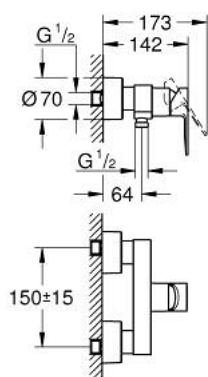

33 865 DC1 LINEARE SINGLE-LEVER SHOWER MIXER 1/2"

PRODUCT DESCRIPTION

- Typ: supersteel
- wall mounted
- metal lever
- GROHE SilkMove 35 mm ceramic cartridge
- with temperature limiter
- GROHE LongLife finish
- shower outlet 1/2"
- integrated non-return valve
- covered S-unions
- protected against backflow
- min. recommended pressure 1.0 bar

33 865 DC1 LINEARE SINGLE-LEVER SHOWER MIXER 1/2"

SPARE PARTS

- 1: Lever (Spare part-nr. 46987DC0)
- 2: Cartridge (Spare part-nr. 46374000)
- 3: Non-return valve (Spare part-nr. 08565000)
- 4: Screw connection 1/2" (Spare part-nr. 45044000)
- 5: S-union (Spare part-nr. 12693DC0)
- 6: Extension set, 30 mm (Spare part-nr. 46238000)*
- 7: Socket spanner (Spare part-nr. 19332000)*
- 8: Special spanner (Spare part-nr. 19377000)*