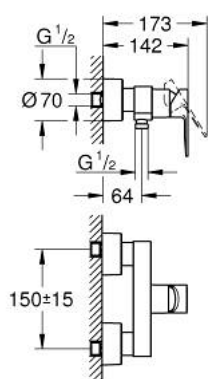

33 865 DC1 LINEARE SINGLE-LEVER SHOWER MIXER 1/2"

PRODUCT DESCRIPTION

- Tyc: supersteel
- wall mounted
- metal lever
- GROHE SilkMove 35 mm ceramic cartridge
- with temperature limiter
- GROHE LongLife finish
- shower outlet 1/2"
- integrated non-return valve
- covered S-unions
- protected against backflow
- min. recommended pressure 1.0 bar

33 865 DC1 LINEARE SINGLE-LEVER SHOWER MIXER 1/2"

SPARE PARTS

- 1: Lever (Spare part-nr. 46987DC0)
- 2: Cartridge (Spare part-nr. 46374000)
- 3: Non-return valve (Spare part-nr. 08565000)
- 4: Screw connection 1/2" (Spare part-nr. 45044000)
- 5: S-union (Spare part-nr. 12693DC0)
- 6: Extension set, 30 mm (Spare part-nr. 46238000)*
- 7: Socket spanner (Spare part-nr. 19332000)*
- 8: Special spanner (Spare part-nr. 19377000)*