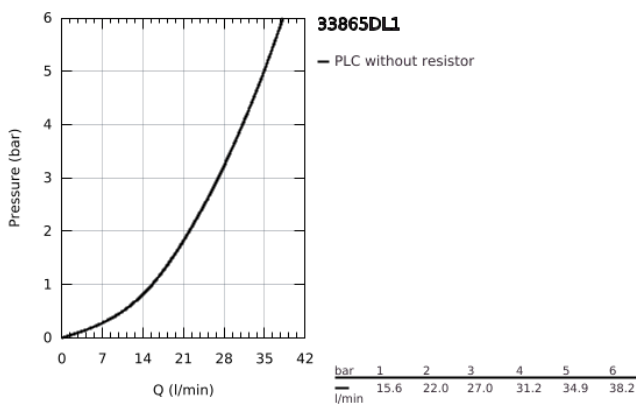

33 865 DL1 LINEARE SINGLE-LEVER SHOWER MIXER 1/2"

PRODUCT DESCRIPTION

- Colour: brushed warm sunset
- wall mounted
- metal lever
- GROHE SilkMove 35 mm ceramic cartridge
- with temperature limiter
- GROHE LongLife finish
- shower outlet 1/2"
- integrated non-return valve
- covered S-unions
- protected against backflow
- min. recommended pressure 1.0 bar

33 865 DL1 LINEARE SINGLE-LEVER SHOWER MIXER 1/2"

SPARE PARTS

- 1: lever (Spare part-nr. 46987DL0)
- 2: Cartridge (Spare part-nr. 46374000)
- 3: Non-return valve (Spare part-nr. 08565000)
- 4: union connection set (Spare part-nr. 45044DL0)
- 5: S-union (Spare part-nr. 12693DL0)
- 6: Extension 30 (Spare part-nr. 46238000)*
- 7: Socket spanner (Spare part-nr. 19332000)*
- 8: Special spanner (Spare part-nr. 19377000)*