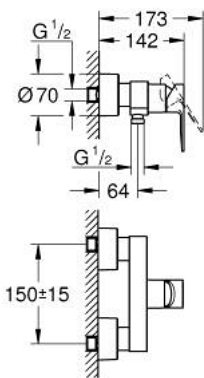

33 865 DL1 LINEARE SINGLE-LEVER SHOWER MIXER 1/2"

PRODUCT DESCRIPTION

- Colour: brushed warm sunset
- wall mounted
- metal lever
- GROHE SilkMove 35 mm ceramic cartridge
- with temperature limiter
- GROHE LongLife finish
- shower outlet 1/2"
- integrated non-return valve
- covered S-unions
- protected against backflow
- min. recommended pressure 1.0 bar

33 865 DL1 LINEARE SINGLE-LEVER SHOWER MIXER 1/2"

SPARE PARTS

- 1: lever (Spare part-nr. 46987DL0)
- 2: Cartridge (Spare part-nr. 46374000)
- 3: Non-return valve (Spare part-nr. 08565000)
- 4: union connection set (Spare part-nr. 45044DL0)
- 5: S-union (Spare part-nr. 12693DL0)
- 6: Extension 30 (Spare part-nr. 46238000)*
- 7: Socket spanner (Spare part-nr. 19332000)*
- 8: Special spanner (Spare part-nr. 19377000)*