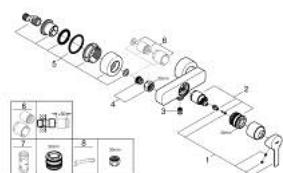

33 865 DL1 LINEARE SINGLE-LEVER SHOWER MIXER 1/2"

PRODUCT DESCRIPTION

- Colour: brushed warm sunset
- wall mounted
- metal lever
- GROHE SilkMove 35 mm ceramic cartridge
- with temperature limiter
- GROHE LongLife finish
- shower outlet 1/2"
- integrated non-return valve
- covered S-unions
- protected against backflow
- min. recommended pressure 1.0 bar

33 865 DL1 LINEARE SINGLE-LEVER SHOWER MIXER 1/2"

SPARE PARTS

- 1: lever (Spare part-nr. 46987DL0)
- 2: Cartridge (Spare part-nr. 46374000)
- 3: Non-return valve (Spare part-nr. 08565000)
- 4: union connection set (Spare part-nr. 45044DL0)
- 5: S-union (Spare part-nr. 12693DL0)
- 6: Extension 30 (Spare part-nr. 46238000)*
- 7: Socket spanner (Spare part-nr. 19332000)*
- 8: Special spanner (Spare part-nr. 19377000)*