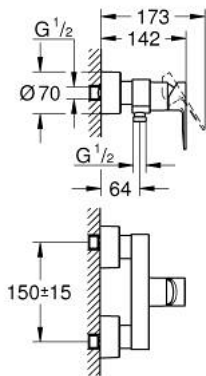

33 865 DL1 LINEARE SINGLE-LEVER SHOWER MIXER 1/2"

PRODUCT DESCRIPTION

- Typ: brushed warm sunset
- wall mounted
- metal lever
- GROHE SilkMove 35 mm ceramic cartridge
- with temperature limiter
- GROHE LongLife finish
- shower outlet 1/2"
- integrated non-return valve
- covered S-unions
- protected against backflow
- min. recommended pressure 1.0 bar

33 865 DL1 LINEARE SINGLE-LEVER SHOWER MIXER 1/2"

SPARE PARTS

- 1: lever (Spare part-nr. 46987DL0)
- 2: Cartridge (Spare part-nr. 46374000)
- 3: Non-return valve (Spare part-nr. 08565000)
- 4: union connection set (Spare part-nr. 45044DL0)
- 5: S-union (Spare part-nr. 12693DL0)
- 6: Extension set, 30 mm (Spare part-nr. 46238000)*
- 7: Socket spanner (Spare part-nr. 19332000)*
- 8: Special spanner (Spare part-nr. 19377000)*