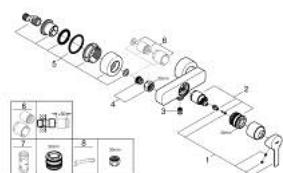

33 865 DL1 LINEARE SINGLE-LEVER SHOWER MIXER 1/2"

PRODUCT DESCRIPTION

- Typ: brushed warm sunset
- wall mounted
- metal lever
- GROHE SilkMove 35 mm ceramic cartridge
- with temperature limiter
- GROHE LongLife finish
- shower outlet 1/2"
- integrated non-return valve
- covered S-unions
- protected against backflow
- min. recommended pressure 1.0 bar

33 865 DL1 LINEARE SINGLE-LEVER SHOWER MIXER 1/2"

SPARE PARTS

- 1: lever (Spare part-nr. 46987DL0)
- 2: Cartridge (Spare part-nr. 46374000)
- 3: Non-return valve (Spare part-nr. 08565000)
- 4: union connection set (Spare part-nr. 45044DL0)
- 5: S-union (Spare part-nr. 12693DL0)
- 6: Extension set, 30 mm (Spare part-nr. 46238000)*
- 7: Socket spanner (Spare part-nr. 19332000)*
- 8: Special spanner (Spare part-nr. 19377000)*