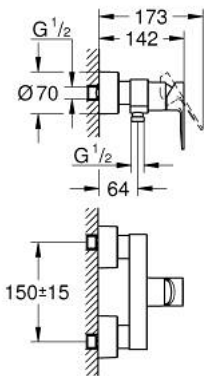

33 865 GN1 LINEARE SINGLE-LEVER SHOWER MIXER 1/2"

PRODUCT DESCRIPTION

- Colour: brushed cool sunrise
- wall mounted
- metal lever
- GROHE SilkMove 35 mm ceramic cartridge
- with temperature limiter
- GROHE LongLife finish
- shower outlet 1/2"
- integrated non-return valve
- covered S-unions
- protected against backflow
- min. recommended pressure 1.0 bar

33 865 GN1 LINEARE SINGLE-LEVER SHOWER MIXER 1/2"

SPARE PARTS

- 1: lever (Spare part-nr. 46987GN0)
- 2: Cartridge (Spare part-nr. 46374000)
- 3: Non-return valve (Spare part-nr. 08565000)
- 4: union connection set (Spare part-nr. 45044GN0)
- 5: S-union (Spare part-nr. 12693GN0)
- 6: Extension 30 (Spare part-nr. 46238000)*
- 7: Socket spanner (Spare part-nr. 19332000)*
- 8: Special spanner (Spare part-nr. 19377000)*