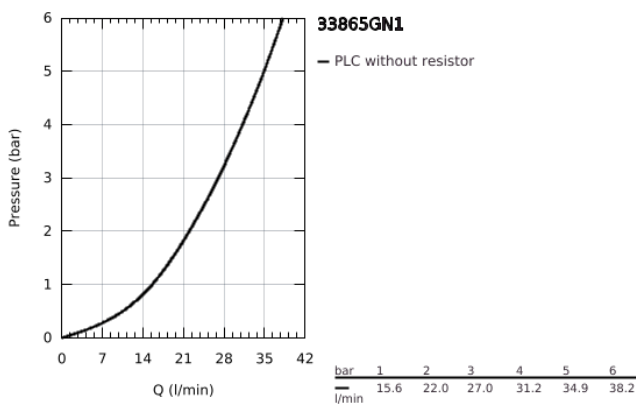

33 865 GN1 LINEARE SINGLE-LEVER SHOWER MIXER 1/2"

PRODUCT DESCRIPTION

- Colour: brushed cool sunrise
- wall mounted
- metal lever
- GROHE SilkMove 35 mm ceramic cartridge
- with temperature limiter
- GROHE LongLife finish
- shower outlet 1/2"
- integrated non-return valve
- covered S-unions
- protected against backflow
- min. recommended pressure 1.0 bar

33 865 GN1 LINEARE SINGLE-LEVER SHOWER MIXER 1/2"

SPARE PARTS

- 1: lever (Spare part-nr. 46987GN0)
- 2: Cartridge (Spare part-nr. 46374000)
- 3: Non-return valve (Spare part-nr. 08565000)
- 4: union connection set (Spare part-nr. 45044GN0)
- 5: S-union (Spare part-nr. 12693GN0)
- 6: Extension 30 (Spare part-nr. 46238000)*
- 7: Socket spanner (Spare part-nr. 19332000)*
- 8: Special spanner (Spare part-nr. 19377000)*