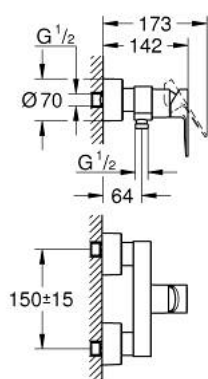

## 33 865 GN1 LINEARE SINGLE-LEVER SHOWER MIXER 1/2"

### PRODUCT DESCRIPTION

- Tyc: brushed cool sunrise
- wall mounted
- metal lever
- GROHE SilkMove 35 mm ceramic cartridge
- with temperature limiter
- GROHE LongLife finish
- shower outlet 1/2"
- integrated non-return valve
- covered S-unions
- protected against backflow
- min. recommended pressure 1.0 bar

### SPARE PARTS

- 1: lever (Spare part-nr. 46987GN0)
- 2: Cartridge (Spare part-nr. 46374000)
- 3: Non-return valve (Spare part-nr. 08565000)
- 4: union connection set (Spare part-nr. 45044GN0)
- 5: S-union (Spare part-nr. 12693GN0)
- 6: Extension set, 30 mm (Spare part-nr. 46238000)\*
- 7: Socket spanner (Spare part-nr. 19332000)\*
- 8: Special spanner (Spare part-nr. 19377000)\*