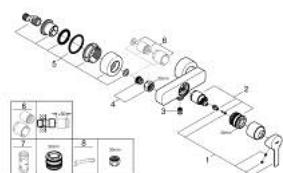

## 33 865 GN1 LINEARE SINGLE-LEVER SHOWER MIXER 1/2"

### PRODUCT DESCRIPTION

- Tyc: brushed cool sunrise
- wall mounted
- metal lever
- GROHE SilkMove 35 mm ceramic cartridge
- with temperature limiter
- GROHE LongLife finish
- shower outlet 1/2"
- integrated non-return valve
- covered S-unions
- protected against backflow
- min. recommended pressure 1.0 bar

### SPARE PARTS

- 1: lever (Spare part-nr. 46987GN0)
- 2: Cartridge (Spare part-nr. 46374000)
- 3: Non-return valve (Spare part-nr. 08565000)
- 4: union connection set (Spare part-nr. 45044GN0)
- 5: S-union (Spare part-nr. 12693GN0)
- 6: Extension set, 30 mm (Spare part-nr. 46238000)\*
- 7: Socket spanner (Spare part-nr. 19332000)\*
- 8: Special spanner (Spare part-nr. 19377000)\*