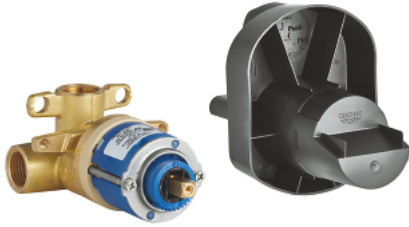

33 962 000 SINGLE-LEVER MIXER 1/2", CONCEALED BODY

PRODUCT DESCRIPTION

- for shower
- without finishing trim set
- wall installation
- GROHE SilkMove 46 mm ceramic cartridge
- adjustable flow rate limiter
- top outlet 1/2"
- clockwise thread
- fastening loops

33 962 000 **SINGLE-LEVER MIXER 1/2", CONCEALED BODY**

SPARE PARTS

1: Cartridge (Spare part-nr. 46048000)