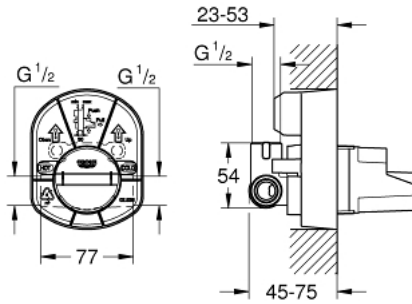

33 962 000 SINGLE-LEVER MIXER 1/2", CONCEALED BODY

PRODUCT DESCRIPTION

- for shower
- without finishing trim set
- wall installation
- GROHE SilkMove 46 mm ceramic cartridge
- adjustable flow rate limiter
- top outlet 1/2"
- clockwise thread
- fastening loops

33 962 000 **SINGLE-LEVER MIXER 1/2", CONCEALED BODY**

SPARE PARTS

1: Cartridge (Spare part-nr. 46048000)