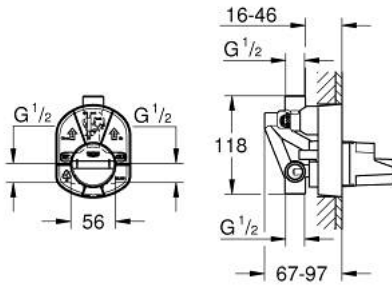

33 963 000 SINGLE-LEVER MIXER 1/2", CONCEALED BODY

PRODUCT DESCRIPTION

- for bath and shower
- without finishing trim set
- wall installation
- GROHE SilkMove 46 mm ceramic cartridge
- adjustable flow rate limiter
- top and bottom outlet 1/2"
- cap included
- diverter in set for final installation
- clockwise thread

33 963 000 **SINGLE-LEVER MIXER 1/2", CONCEALED BODY**

SPARE PARTS

1: Cartridge (Spare part-nr. 46048000)