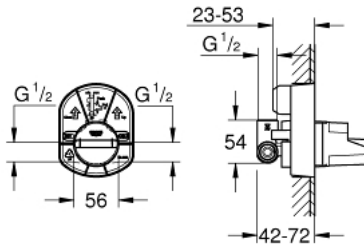

33 964 000 SINGLE-LEVER MIXER 1/2", CONCEALED BODY

PRODUCT DESCRIPTION

- for shower
- without finishing trim set
- wall installation
- GROHE SilkMove 46 mm ceramic cartridge
- adjustable flow rate limiter
- top outlet 1/2"
- clockwise thread

33 964 000 **SINGLE-LEVER MIXER 1/2", CONCEALED BODY**

SPARE PARTS

1: Cartridge (Spare part-nr. 46048000)