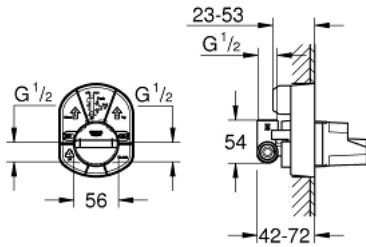

33 964 000 SINGLE-LEVER MIXER 1/2", CONCEALED BODY

PRODUCT DESCRIPTION

- for shower
- without finishing trim set
- wall installation
- GROHE SilkMove 46 mm ceramic cartridge
- adjustable flow rate limiter
- top outlet 1/2"
- clockwise thread

33 964 000 **SINGLE-LEVER MIXER 1/2", CONCEALED BODY**

SPARE PARTS

1: Cartridge (Spare part-nr. 46048000)