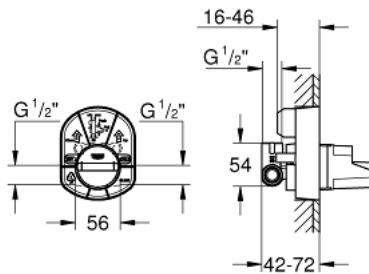

33 966 000 SINGLE-LEVER MIXER 1/2", CONCEALED BODY

PRODUCT DESCRIPTION

- for shower
- without finishing trim set
- wall installation
- GROHE SilkMove 46 mm ceramic cartridge
- adjustable flow rate limiter
- top outlet 1/2"
- clockwise thread
- fastening loops

33 966 000 **SINGLE-LEVER MIXER 1/2", CONCEALED BODY**

SPARE PARTS

1: Cartridge (Spare part-nr. 46048000)