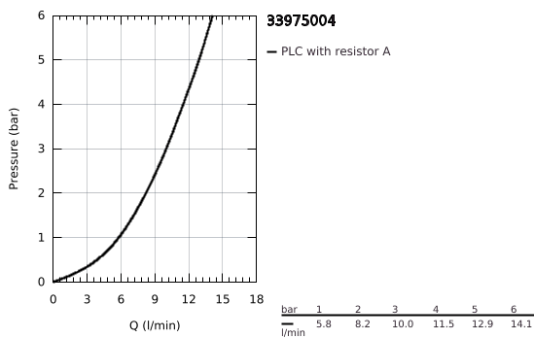

33 975 004 EUROSTYLE COSMOPOLITAN SINGLE-LEVER SINK MIXER 1/2"

PRODUCT DESCRIPTION

- Colour: chrome
- high spout
- single hole installation
- GROHE LongLife finish
- GROHE SilkMove 35 mm ceramic cartridge
- Protected Water Ways no contact of water with lead or nickel inside the tap
- mousseur
- adjustable flow rate limiter
- swivel tubular spout
- selectable swivel area: 0° / 150°
- flexible connection hoses
- metal fixation set

33 975 004 EUROSTYLE COSMOPOLITAN SINGLE-LEVER SINK MIXER 1/2"

SPARE PARTS

- 1: Lever (Spare part-nr. 46750000)
 - 2: Mousseur (Spare part-nr. 48418000)
 - 3: Cartridge (Spare part-nr. 46374000)
 - 4: Mounting set (Spare part-nr. 48477000)
 - 5: Socket spanner (Spare part-nr. 19332000)*
- * Optional accessories