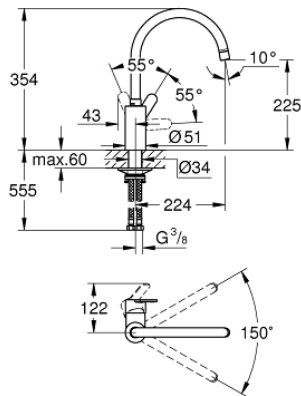

33 975 004 EUROSTYLE COSMOPOLITAN SINGLE-LEVER SINK MIXER 1/2"

PRODUCT DESCRIPTION

- Colour: chrome
- high spout
- single hole installation
- GROHE LongLife finish
- GROHE SilkMove 35 mm ceramic cartridge
- Protected Water Ways no contact of water with lead or nickel inside the tap
- mousseur
- adjustable flow rate limiter
- swivel tubular spout
- selectable swivel area: 0° / 150°
- flexible connection hoses
- metal fixation set

33 975 004 EUROSTYLE COSMOPOLITAN SINGLE-LEVER SINK MIXER 1/2"

SPARE PARTS

- 1: Lever (Spare part-nr. 46750000)
 - 2: Mousseur (Spare part-nr. 48418000)
 - 3: Cartridge (Spare part-nr. 46374000)
 - 4: Mounting set (Spare part-nr. 48477000)
 - 5: Socket spanner (Spare part-nr. 19332000)*
- * Optional accessories