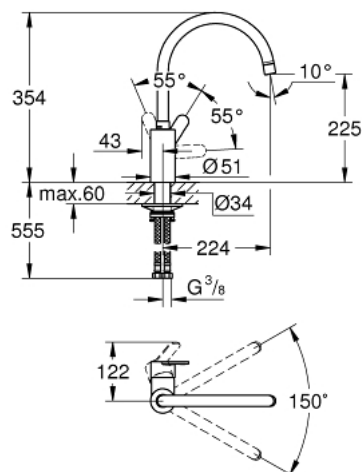

## 33 975 004 EUROSTYLE COSMOPOLITAN SINGLE-LEVER SINK MIXER 1/2"

### PRODUCT DESCRIPTION

- Tyc: Chrome
- high spout
- single hole installation
- GROHE LongLife finish
- GROHE SilkMove 35 mm ceramic cartridge
- Protected Water Ways no contact of water with lead or nickel inside the tap
- mousseur
- adjustable flow rate limiter
- swivel tubular spout
- selectable swivel area: 0° / 150°
- flexible connection hoses
- metal fixation set

### SPARE PARTS

- 1: Lever (Spare part-nr. 46750000)
  - 2: Mousseur (Spare part-nr. 48418000)
  - 3: Cartridge (Spare part-nr. 46374000)
  - 4: Mounting set (Spare part-nr. 48477000)
  - 5: Socket spanner (Spare part-nr. 19332000)\*
- \* Optional accessories