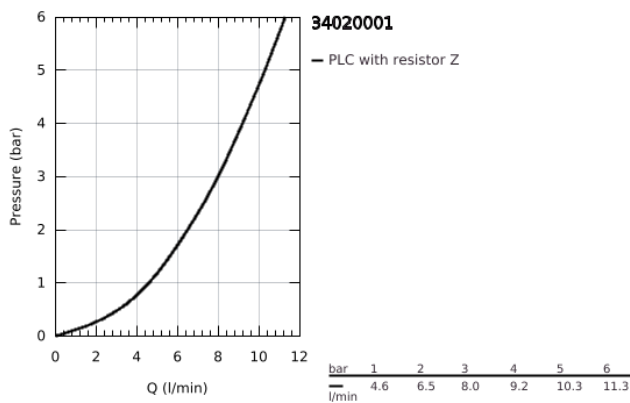

34 020 001 GROHTHERM SPECIAL THERMOSTATIC BASIN MIXER 1/2"

PRODUCT DESCRIPTION

- Colour: chrome
- for elbow lever actuation
- wall mounted
- ergonomic metal lever 250 mm for elbow actuation
- swivel range 100°
- metal stop
- ceramic headpart 1/2"
- GROHE TurboStat - compact cartridge with wax thermoelement
- GROHE SafetyPlus ergonomic metal temperature handle with pre-adjustable safety stop between 35°C and 43°C
- easy thermal disinfection by optional temperature unlocking handle 47 994 000
- cast spout with reinforced bearing
- swivel area 90°
- lockable
- laminar flow straightener 9 l/min
- built-in non return valves and dirt strainers
- projection 255 mm
- covered S-unions
- lockable
- GROHE LongLife finish