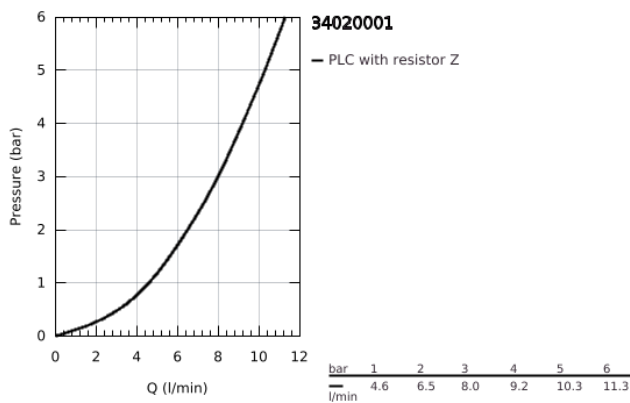

### PRODUCT DESCRIPTION

- Colour: chrome
- for elbow lever actuation
- wall mounted
- ergonomic metal lever 250 mm for elbow actuation
- swivel range 100°
- metal stop
- ceramic headpart 1/2"
- GROHE TurboStat - compact cartridge with wax thermoelement
- GROHE SafetyPlus ergonomic metal temperature handle with pre-adjustable safety stop between 35°C and 43°C
- easy thermal disinfection by optional temperature unlocking handle 47 994 000
- cast spout with reinforced bearing
- swivel area 90°
- lockable
- laminar flow straightener
- built-in non return valves and dirt strainers
- projection 255 mm
- covered S-unions
- lockable
- GROHE LongLife finish

### SPARE PARTS

- 1: Lever 250 mm (Spare part-nr. 47410000)
- 2: Replacement handle connection kit (Spare part-nr. 45186000)
- 2.1: O-Ring Ø18,2 x Ø1,7 (Spare part-nr. 0392400M)
- 3: Ceramic headpart 1/2" (Spare part-nr. 45346000)
- 3.1: O-Ring Ø18,2 x Ø1,7 (Spare part-nr. 0392400M)
- 4: Thermostatic compact cartridge 1/2" (Spare part-nr. 47885000)
- 5: retaining ring (Spare part-nr. 47743000)
- 6: Temperature control handle (Spare part-nr. 49072000)
- 7: S-union, lockable (Spare part-nr. 12051000)
- 7.1: Seal (Spare part-nr. 0138600M)
- 7.2: Escutcheon (Spare part-nr. 45392000)
- 8: Non-return valve (Spare part-nr. 47189000)
- 8.1: Filter (Spare part-nr. 0726400M)
- 8.2: Non-return valve (Spare part-nr. 08565000)
- 8.3: O-Ring Ø17 x Ø2 (Spare part-nr. 0305500M)
- 9: Cast swivel spout (Spare part-nr. 13138000)
- 9.1: Laminar flow straightener (Spare part-nr. 13960000)
- 9.2: Sealing washer (Spare part-nr. 0128500M)
- 9.3: Stop limiter (Spare part-nr. 0974000M)
- 10: Extension 30 (Spare part-nr. 46238000)\*
- 11: Special spanner (Spare part-nr. 19377000)\*
- 12: Temperature unlocking handle (Spare part-nr. 47994000)\*
- 13: Socket spanner (Spare part-nr. 19332000)\*
- 14: GROHE TurboStat cartridge 1/2" (Spare part-nr. 47175000)\*
- 15: Adjusting thermometer (°C) (Spare part-nr. 19001000)\*