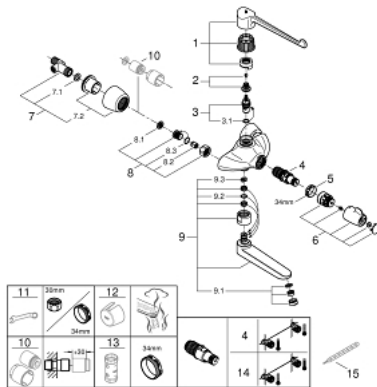

### PRODUCT DESCRIPTION

- Colour: chrome
- for elbow lever actuation
- wall mounted
- ergonomic metal lever 250 mm for elbow actuation
- swivel range 100°
- metal stop
- ceramic headpart 1/2"
- GROHE TurboStat - compact cartridge with wax thermoelement
- GROHE SafetyPlus ergonomic metal temperature handle with pre-adjustable safety stop between 35°C and 43°C
- easy thermal disinfection by optional temperature unlocking handle 47 994 000
- cast spout with reinforced bearing
- swivel area 90°
- lockable
- laminar flow straightener
- built-in non return valves and dirt strainers
- projection 255 mm
- covered S-unions
- lockable
- GROHE LongLife finish

### SPARE PARTS

- 1: Lever 250 mm (Spare part-nr. 47410000)
- 2: Replacement handle connection kit (Spare part-nr. 45186000)
- 2.1: O-Ring Ø18,2 x Ø1,7 (Spare part-nr. 0392400M)
- 3: Ceramic headpart 1/2" (Spare part-nr. 45346000)
- 3.1: O-Ring Ø18,2 x Ø1,7 (Spare part-nr. 0392400M)
- 4: Thermostatic compact cartridge 1/2" (Spare part-nr. 47885000)
- 5: retaining ring (Spare part-nr. 47743000)
- 6: Temperature control handle (Spare part-nr. 49072000)
- 7: S-union, lockable (Spare part-nr. 12051000)
- 7.1: Seal (Spare part-nr. 0138600M)
- 7.2: Escutcheon (Spare part-nr. 45392000)
- 8: Non-return valve (Spare part-nr. 47189000)
- 8.1: Filter (Spare part-nr. 0726400M)
- 8.2: Non-return valve (Spare part-nr. 08565000)
- 8.3: O-Ring Ø17 x Ø2 (Spare part-nr. 0305500M)
- 9: Cast swivel spout (Spare part-nr. 13138000)
- 9.1: Laminar flow straightener (Spare part-nr. 13960000)
- 9.2: Sealing washer (Spare part-nr. 0128500M)
- 9.3: Stop limiter (Spare part-nr. 0974000M)
- 10: Extension 30 (Spare part-nr. 46238000)\*
- 11: Special spanner (Spare part-nr. 19377000)\*
- 12: Temperature unlocking handle (Spare part-nr. 47994000)\*
- 13: Socket spanner (Spare part-nr. 19332000)\*
- 14: GROHE TurboStat cartridge 1/2" (Spare part-nr. 47175000)\*
- 15: Adjusting thermometer (°C) (Spare part-nr. 19001000)\*