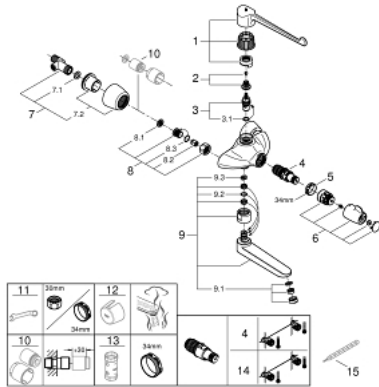

34 020 001 GROHTHERM SPECIAL THERMOSTATIC BASIN MIXER 1/2"

SPARE PARTS

- 1: Lever 250 mm (Spare part-nr. 47410000)
- 2: Replacement handle connection kit (Spare part-nr. 45186000)
- 2.1: O-Ring Ø18,2 x Ø1,7 (Spare part-nr. 0392400M)
- 3: Ceramic headpart 1/2" (Spare part-nr. 45346000)
- 3.1: O-Ring Ø18,2 x Ø1,7 (Spare part-nr. 0392400M)
- 4: Thermostatic compact cartridge 1/2" (Spare part-nr. 47885000)
- 5: retaining ring (Spare part-nr. 47743000)
- 6: Temperature control handle (Spare part-nr. 49072000)
- 7: S-union, lockable (Spare part-nr. 12051000)
- 7.1: Seal (Spare part-nr. 0138600M)
- 7.2: Escutcheon (Spare part-nr. 45392000)
- 8: Non-return valve (Spare part-nr. 47189000)
- 8.1: Filter (Spare part-nr. 0726400M)
- 8.2: Non-return valve (Spare part-nr. 08565000)
- 8.3: O-Ring Ø17 x Ø2 (Spare part-nr. 0305500M)
- 9: Cast swivel spout (Spare part-nr. 13138000)
- 9.1: Laminar flow straightener (Spare part-nr. 13960000)
- 9.2: Sealing washer (Spare part-nr. 0128500M)
- 9.3: Stop limiter (Spare part-nr. 0974000M)
- 10: Extension 30 (Spare part-nr. 46238000)*
- 11: Special spanner (Spare part-nr. 19377000)*
- 12: Temperature unlocking handle (Spare part-nr. 47994000)*
- 13: Socket spanner (Spare part-nr. 19332000)*
- 14: GROHE TurboStat cartridge 1/2" (Spare part-nr. 47175000)*
- 15: Adjusting thermometer (°C) (Spare part-nr. 19001000)*