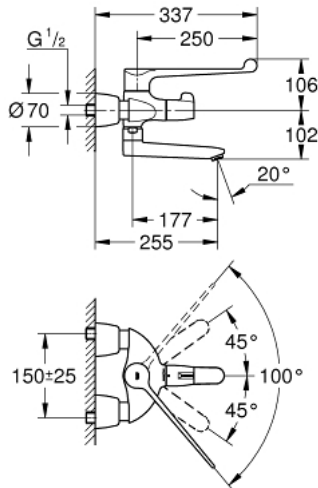

34 020 001 GROHTHERM SPECIAL THERMOSTATIC BASIN MIXER 1/2"