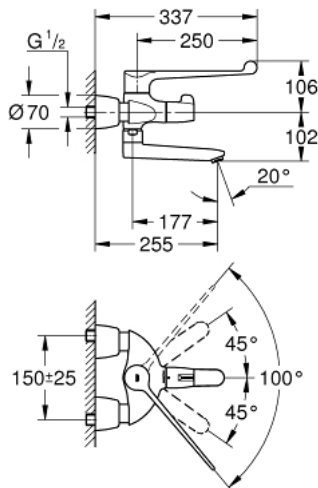

34 020 001 GROHTHERM SPECIAL THERMOSTATIC BASIN MIXER 1/2"

PRODUCT DESCRIPTION

- Tyc: Chrome
- for elbow lever actuation
- wall mounted
- ergonomic metal lever 250 mm for elbow actuation
- swivel area 100°
- metal stop
- ceramic headpart 1/2"
- GROHE TurboStat - compact cartridge with wax thermoelement
- GROHE SafetyPlus ergonomic metal temperature handle with pre-adjustable safety stop between 35°C and 43°C
- easy thermal disinfection by optional temperature unlocking handle 47 994 000
- cast spout with reinforced bearing
- swivel area 90°
- lockable
- laminar flow straightener
- built-in non return valves and dirt strainers
- projection 255 mm
- covered S-unions
- lockable
- GROHE LongLife finish