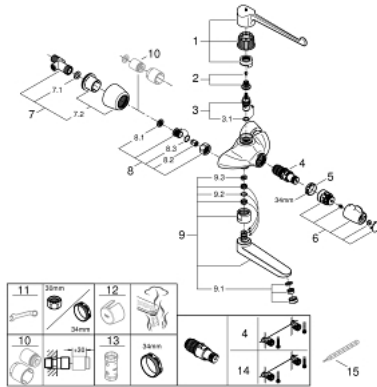

34 020 001 GROHTHERM SPECIAL THERMOSTATIC BASIN MIXER 1/2"

SPARE PARTS

- 1: Lever 250 mm (Spare part-nr. 47410000)
- 2: Replacement handle connection kit (Spare part-nr. 45186000)
- 2.1: O-ring \varnothing 18.2 x \varnothing 1.7 (Spare part-nr. 0392400M)
- 3: Ceramic headpart 1/2" (Spare part-nr. 45346000)
- 3.1: O-ring \varnothing 18.2 x \varnothing 1.7 (Spare part-nr. 0392400M)
- 4: Thermostatic compact cartridge 1/2" (Spare part-nr. 47885000)
- 5: Fitting ring (Spare part-nr. 47743000)
- 6: Temperature control handle (Spare part-nr. 49072000)
- 7: S-union, lockable (Spare part-nr. 12051000)
- 7.1: Seal (Spare part-nr. 0138600M)
- 7.2: Escutcheon (Spare part-nr. 45392000)
- 8: Non-return valve (Spare part-nr. 47189000)
- 8.1: Dirt strainer (Spare part-nr. 0726400M)
- 8.2: Non-return valve (Spare part-nr. 08565000)
- 8.3: O-ring \varnothing 17 x \varnothing 2 (Spare part-nr. 0305500M)
- 9: Cast swivel spout (Spare part-nr. 13138000)
- 9.1: Laminar flow straightener (Spare part-nr. 13960000)
- 9.2: Sealing washer (Spare part-nr. 0128500M)
- 9.3: Stop limiter (Spare part-nr. 0974000M)
- 10: Extension set, 30 mm (Spare part-nr. 46238000)*
- 11: Special spanner (Spare part-nr. 19377000)*
- 12: Temperature unlocking handle (Spare part-nr. 47994000)*
- 13: Socket spanner (Spare part-nr. 19332000)*
- 14: GROHE TurboStat cartridge 1/2" (Spare part-nr. 47175000)*
- 15: Adjusting thermometer ($^{\circ}$ C) (Spare part-nr. 19001000)*