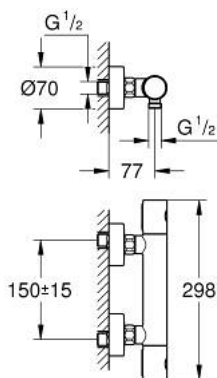

## 34 065 A02 GROHTHERM 1000 COSMOPOLITAN M THERMOSTATIC SHOWER MIXER 1/2"

### PRODUCT DESCRIPTION

- Colour: hard graphite
- wall mounted
- GROHE LongLife finish
- GROHE MetalGrip ergonomically shaped metal handles
- GROHE SafeStop - safety button at 38°C
- GROHE SafeStop Plus - optional temperature limiter at 43°C included
- GROHE TurboStat - compact cartridge with wax thermoelement
- integrated mixed water shut off
- volume handle with FlowControl Button (button with individually adjustable stop)
- ceramic headpart 1/2", 180°
- shower bottom outlet 1/2"
- built-in non return valves
- dirt strainers
- protected against backflow
- S-unions
- metal escutcheon