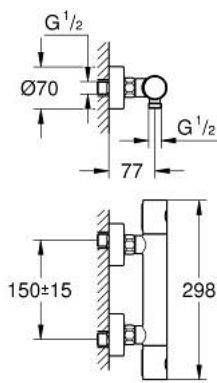

34 065 A02 GROHTHERM 1000 COSMOPOLITAN M THERMOSTATIC SHOWER MIXER 1/2"

PRODUCT DESCRIPTION

- Colour: hard graphite
- wall mounted
- GROHE LongLife finish
- GROHE MetalGrip ergonomically shaped metal handles
- GROHE SafeStop - safety button at 38°C
- GROHE SafeStop Plus - optional temperature limiter at 43°C included
- GROHE TurboStat - compact cartridge with wax thermoelement
- integrated mixed water shut off
- volume handle with GROHE EcoButton (economy button with individually adjustable economy stop)
- ceramic headpart 1/2", 180°
- shower bottom outlet 1/2"
- built-in non return valves
- dirt strainers
- protected against backflow
- S-unions
- metal escutcheon