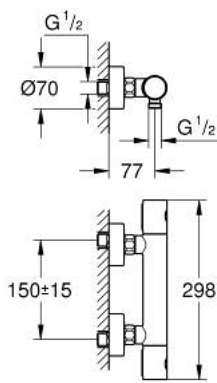

## 34 065 A02 GROHTHERM 1000 COSMOPOLITAN M THERMOSTATIC SHOWER MIXER 1/2"

### PRODUCT DESCRIPTION

- Tyc: hard graphite
- wall mounted
- GROHE LongLife finish
- GROHE MetalGrip ergonomically shaped metal handles
- GROHE SafeStop safety button at 38°C ( calibration required )
- GROHE SafeStop Plus - optional temperature limiter at 43°C included
- GROHE TurboStat - compact cartridge with wax thermoelement
- integrated mixed water shut off
- volume handle with GROHE EcoButton (economy button with individually adjustable economy stop)
- ceramic headpart 1/2", 180°
- shower bottom outlet 1/2"
- built-in non return valves
- dirt strainers
- protected against backflow
- S-unions
- metal escutcheon