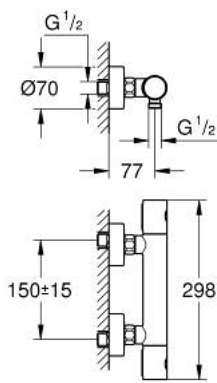

34 065 A02 GROHTHERM 1000 COSMOPOLITAN M THERMOSTATIC SHOWER MIXER 1/2"

PRODUCT DESCRIPTION

- Tyc: hard graphite
- wall mounted
- GROHE LongLife finish
- GROHE MetalGrip ergonomically shaped metal handles
- GROHE SafeStop safety button at 38°C (calibration required)
- GROHE SafeStop Plus - optional temperature limiter at 43°C included
- GROHE TurboStat - compact cartridge with wax thermoelement
- integrated mixed water shut off
- volume handle with FlowControl Button (button with individually adjustable stop)
- ceramic headpart 1/2", 180°
- shower bottom outlet 1/2"
- built-in non return valves
- dirt strainers
- protected against backflow
- S-unions
- metal escutcheon