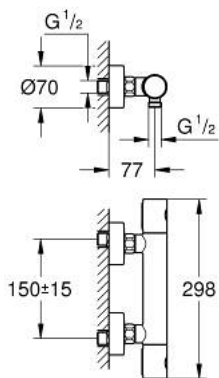

34 065 AL2 GROHTHERM 1000 COSMOPOLITAN M THERMOSTATIC SHOWER MIXER 1/2"

PRODUCT DESCRIPTION

- Tyc: brushed hard graphite
- wall mounted
- GROHE LongLife finish
- GROHE MetalGrip ergonomically shaped metal handles
- GROHE SafeStop safety button at 38°C (calibration required)
- GROHE SafeStop Plus - optional temperature limiter at 43°C included
- GROHE TurboStat - compact cartridge with wax thermostatic element
- integrated mixed water shut off
- volume handle with FlowControl Button (button with individually adjustable stop)
- ceramic headpart 1/2", 180°
- shower bottom outlet 1/2"
- built-in non return valves
- dirt strainers
- protected against backflow
- S-unions
- metal escutcheon