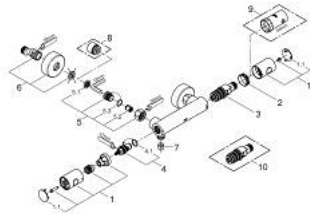

## 34 065 DC2 GROHTHERM 1000 COSMOPOLITAN M THERMOSTATIC SHOWER MIXER 1/2"

### PRODUCT DESCRIPTION

- Colour: supersteel
- wall mounted
- GROHE LongLife finish
- GROHE MetalGrip ergonomically shaped metal handles
- GROHE SafeStop - safety button at 38°C
- GROHE SafeStop Plus - optional temperature limiter at 43°C included
- GROHE TurboStat - compact cartridge with wax thermostatic element
- integrated mixed water shut off
- volume handle with GROHE EcoButton (economy button with individually adjustable economy stop)
- ceramic headpart 1/2", 180°
- shower bottom outlet 1/2"
- built-in non return valves
- dirt strainers
- protected against backflow
- S-unions
- metal escutcheon

### SPARE PARTS

- 1: Metal handle 1/2" (Spare part-nr. 47984DC0)
  - 1.1: Cover cap (Spare part-nr. 64585DCM)
  - 2: retaining ring (Spare part-nr. 47743000)
  - 3: Thermostatic compact cartridge 1/2" (Spare part-nr. 47439000)
  - 4: Ceramic headpart 1/2" (Spare part-nr. 45346000)
  - 4.1: O-Ring  $\varnothing 18,2 \times \varnothing 1,7$  (Spare part-nr. 0392400M)
  - 5: Non-return valve (Spare part-nr. 47189DC0)
  - 5.1: Filter (Spare part-nr. 0726400M)
  - 5.2: Non-return valve (Spare part-nr. 08565000)
  - 5.3: O-Ring  $\varnothing 17 \times \varnothing 2$  (Spare part-nr. 0305500M)
  - 6: S-union (Spare part-nr. 12662DC0)
  - 7: Non-return valve (Spare part-nr. 08565000)
  - 8: Extension 3/4", 20 mm (Spare part-nr. 0713000M)\*
  - 9: Socket spanner (Spare part-nr. 19332000)\*
  - 10: GROHE TurboStat cartridge 1/2" (Spare part-nr. 47175000)\*
- \* Optional accessories