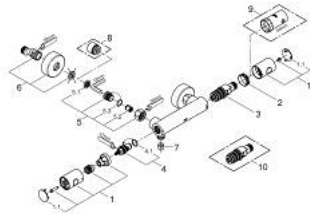

## 34 065 DC2 GROHTHERM 1000 COSMOPOLITAN M THERMOSTATIC SHOWER MIXER 1/2"

### PRODUCT DESCRIPTION

- Colour: supersteel
- wall mounted
- GROHE LongLife finish
- GROHE MetalGrip ergonomically shaped metal handles
- GROHE SafeStop - safety button at 38°C
- GROHE SafeStop Plus - optional temperature limiter at 43°C included
- GROHE TurboStat - compact cartridge with wax thermoelement
- integrated mixed water shut off
- volume handle with FlowControl Button (button with individually adjustable stop)
- ceramic headpart 1/2", 180°
- shower bottom outlet 1/2"
- built-in non return valves
- dirt strainers
- protected against backflow
- S-unions
- metal escutcheon

### SPARE PARTS

- 1: Metal handle 1/2" (Spare part-nr. 47984DC0)
  - 1.1: Cover cap (Spare part-nr. 64585DCM)
  - 2: retaining ring (Spare part-nr. 47743000)
  - 3: Thermostatic compact cartridge 1/2" (Spare part-nr. 47439000)
  - 4: Ceramic headpart 1/2" (Spare part-nr. 45346000)
  - 4.1: O-Ring  $\varnothing 18,2 \times \varnothing 1,7$  (Spare part-nr. 0392400M)
  - 5: Non-return valve (Spare part-nr. 47189DC0)
  - 5.1: Filter (Spare part-nr. 0726400M)
  - 5.2: Non-return valve (Spare part-nr. 08565000)
  - 5.3: O-Ring  $\varnothing 17 \times \varnothing 2$  (Spare part-nr. 0305500M)
  - 6: S-union (Spare part-nr. 12662DC0)
  - 7: Non-return valve (Spare part-nr. 08565000)
  - 8: Extension 3/4", 20 mm (Spare part-nr. 0713000M)\*
  - 9: Socket spanner (Spare part-nr. 19332000)\*
  - 10: GROHE TurboStat cartridge 1/2" (Spare part-nr. 47175000)\*
- \* Optional accessories