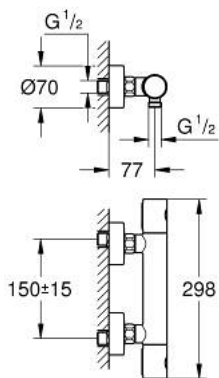

## 34 065 DC2 GROHTHERM 1000 COSMOPOLITAN M THERMOSTATIC SHOWER MIXER 1/2"

### PRODUCT DESCRIPTION

- Typ: supersteel
- wall mounted
- GROHE LongLife finish
- GROHE MetalGrip ergonomically shaped metal handles
- GROHE SafeStop safety button at 38°C ( calibration required )
- GROHE SafeStop Plus - optional temperature limiter at 43°C included
- GROHE TurboStat - compact cartridge with wax thermoelement
- integrated mixed water shut off
- volume handle with FlowControl Button (button with individually adjustable stop)
- ceramic headpart 1/2", 180°
- shower bottom outlet 1/2"
- built-in non return valves
- dirt strainers
- protected against backflow
- S-unions
- metal escutcheon

### SPARE PARTS

- 1: Metal handle 1/2" (Spare part-nr. 47984DC0)
  - 1.1: Cover cap (Spare part-nr. 64585DCM)
  - 2: Fitting ring (Spare part-nr. 47743000)
  - 3: Thermostatic compact cartridge 1/2" (Spare part-nr. 47439000)
  - 4: Ceramic headpart 1/2" (Spare part-nr. 45346000)
  - 4.1: O-ring  $\varnothing$  18.2 x  $\varnothing$  1.7 (Spare part-nr. 0392400M)
  - 5: Non-return valve (Spare part-nr. 47189DC0)
  - 5.1: Dirt strainer (Spare part-nr. 0726400M)
  - 5.2: Non-return valve (Spare part-nr. 08565000)
  - 5.3: O-ring  $\varnothing$  17 x  $\varnothing$  2 (Spare part-nr. 0305500M)
  - 6: S-union (Spare part-nr. 12662DC0)
  - 7: Non-return valve (Spare part-nr. 08565000)
  - 8: Extension 3/4", 20 mm (Spare part-nr. 0713000M)\*
  - 9: Socket spanner (Spare part-nr. 19332000)\*
  - 10: GROHE TurboStat cartridge 1/2" (Spare part-nr. 47175000)\*
- \* Optional accessories