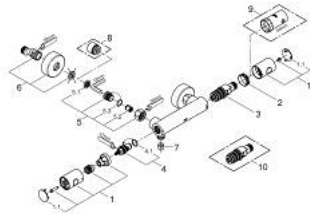

34 065 DC2 GROHTHERM 1000 COSMOPOLITAN M THERMOSTATIC SHOWER MIXER 1/2"

PRODUCT DESCRIPTION

- Tyc: supersteel
- wall mounted
- GROHE LongLife finish
- GROHE MetalGrip ergonomically shaped metal handles
- GROHE SafeStop safety button at 38°C (calibration required)
- GROHE SafeStop Plus - optional temperature limiter at 43°C included
- GROHE TurboStat - compact cartridge with wax thermoelement
- integrated mixed water shut off
- volume handle with FlowControl Button (button with individually adjustable stop)
- ceramic headpart 1/2", 180°
- shower bottom outlet 1/2"
- built-in non return valves
- dirt strainers
- protected against backflow
- S-unions
- metal escutcheon

34 065 DC2 GROHTHERM 1000 COSMOPOLITAN M THERMOSTATIC SHOWER MIXER 1/2"

SPARE PARTS

- 1: Metal handle 1/2" (Spare part-nr. 47984DC0)
 - 1.1: Cover cap (Spare part-nr. 64585DCM)
 - 2: Fitting ring (Spare part-nr. 47743000)
 - 3: Thermostatic compact cartridge 1/2" (Spare part-nr. 47439000)
 - 4: Ceramic headpart 1/2" (Spare part-nr. 45346000)
 - 4.1: O-ring \varnothing 18.2 x \varnothing 1.7 (Spare part-nr. 0392400M)
 - 5: Non-return valve (Spare part-nr. 47189DC0)
 - 5.1: Dirt strainer (Spare part-nr. 0726400M)
 - 5.2: Non-return valve (Spare part-nr. 08565000)
 - 5.3: O-ring \varnothing 17 x \varnothing 2 (Spare part-nr. 0305500M)
 - 6: S-union (Spare part-nr. 12662DC0)
 - 7: Non-return valve (Spare part-nr. 08565000)
 - 8: Extension 3/4", 20 mm (Spare part-nr. 0713000M)*
 - 9: Socket spanner (Spare part-nr. 19332000)*
 - 10: GROHE TurboStat cartridge 1/2" (Spare part-nr. 47175000)*
- * Optional accessories