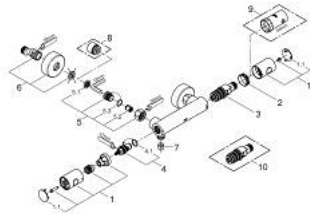

## 34 065 DC2 GROHTHERM 1000 COSMOPOLITAN M THERMOSTATIC SHOWER MIXER 1/2"

### PRODUCT DESCRIPTION

- Typ: supersteel
- wall mounted
- GROHE LongLife finish
- GROHE MetalGrip ergonomically shaped metal handles
- GROHE SafeStop safety button at 38°C ( calibration required )
- GROHE SafeStop Plus - optional temperature limiter at 43°C included
- GROHE TurboStat - compact cartridge with wax thermoelement
- integrated mixed water shut off
- volume handle with FlowControl Button (button with individually adjustable stop)
- ceramic headpart 1/2", 180°
- shower bottom outlet 1/2"
- built-in non return valves
- dirt strainers
- protected against backflow
- S-unions
- metal escutcheon

### SPARE PARTS

- 1: Metal handle 1/2" (Spare part-nr. 47984DC0)
  - 1.1: Cover cap (Spare part-nr. 64585DCM)
  - 2: Fitting ring (Spare part-nr. 47743000)
  - 3: Thermostatic compact cartridge 1/2" (Spare part-nr. 47439000)
  - 4: Ceramic headpart 1/2" (Spare part-nr. 45346000)
  - 4.1: O-ring  $\varnothing$  18.2 x  $\varnothing$  1.7 (Spare part-nr. 0392400M)
  - 5: Non-return valve (Spare part-nr. 47189DC0)
  - 5.1: Dirt strainer (Spare part-nr. 0726400M)
  - 5.2: Non-return valve (Spare part-nr. 08565000)
  - 5.3: O-ring  $\varnothing$  17 x  $\varnothing$  2 (Spare part-nr. 0305500M)
  - 6: S-union (Spare part-nr. 12662DC0)
  - 7: Non-return valve (Spare part-nr. 08565000)
  - 8: Extension 3/4", 20 mm (Spare part-nr. 0713000M)\*
  - 9: Socket spanner (Spare part-nr. 19332000)\*
  - 10: GROHE TurboStat cartridge 1/2" (Spare part-nr. 47175000)\*
- \* Optional accessories