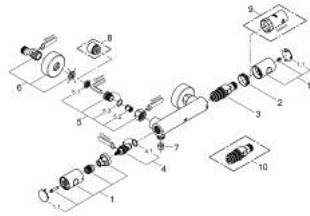

## 34 065 DC2 GROHTHERM 1000 COSMOPOLITAN M THERMOSTATIC SHOWER MIXER 1/2"

### PRODUCT DESCRIPTION

- Tyc: supersteel
- wall mounted
- GROHE LongLife finish
- GROHE MetalGrip ergonomically shaped metal handles
- GROHE SafeStop safety button at 38°C ( calibration required )
- GROHE SafeStop Plus - optional temperature limiter at 43°C included
- GROHE TurboStat - compact cartridge with wax thermoelement
- integrated mixed water shut off
- volume handle with GROHE EcoButton (economy button with individually adjustable economy stop)
- ceramic headpart 1/2", 180°
- shower bottom outlet 1/2"
- built-in non return valves
- dirt strainers
- protected against backflow
- S-unions
- metal escutcheon

### SPARE PARTS

- 1: Metal handle 1/2" (Spare part-nr. 47984DC0)
  - 1.1: Cover cap (Spare part-nr. 64585DCM)
  - 2: Fitting ring (Spare part-nr. 47743000)
  - 3: Thermostatic compact cartridge 1/2" (Spare part-nr. 47439000)
  - 4: Ceramic headpart 1/2" (Spare part-nr. 45346000)
  - 4.1: O-ring  $\varnothing$  18.2 x  $\varnothing$  1.7 (Spare part-nr. 0392400M)
  - 5: Non-return valve (Spare part-nr. 47189DC0)
  - 5.1: Dirt strainer (Spare part-nr. 0726400M)
  - 5.2: Non-return valve (Spare part-nr. 08565000)
  - 5.3: O-ring  $\varnothing$  17 x  $\varnothing$  2 (Spare part-nr. 0305500M)
  - 6: S-union (Spare part-nr. 12662DC0)
  - 7: Non-return valve (Spare part-nr. 08565000)
  - 8: Extension 3/4", 20 mm (Spare part-nr. 0713000M)\*
  - 9: Socket spanner (Spare part-nr. 19332000)\*
  - 10: GROHE TurboStat cartridge 1/2" (Spare part-nr. 47175000)\*
- \* Optional accessories