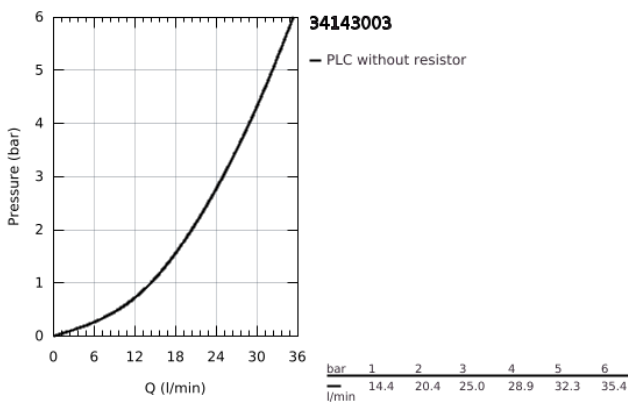

34 143 003 GROHTHERM 1000 THERMOSTATIC SHOWER MIXER 1/2"

PRODUCT DESCRIPTION

- Colour: chrome
- wall mounted
- GROHE CoolTouch safety housing
- GROHE LongLife finish
- GROHE MetalGrip ergonomically shaped metal handles
- GROHE SafeStop - safety button at 38°C
- GROHE SafeStop Plus - optional temperature limiter at 43°C included
- GROHE TurboStat - compact cartridge with wax thermoelement
- integrated mixed water shut off
- volume handle with GROHE EcoButton (economy button with individually adjustable economy stop)
- ceramic headpart 1/2", 180°
- shower bottom outlet 1/2"
- built-in non return valves
- dirt strainers
- protected against backflow
- S-unions
- metal escutcheon
- GROHE EcoJoy - less water, perfect flow

34 143 003 GROHTHERM 1000 THERMOSTATIC SHOWER MIXER 1/2"

SPARE PARTS

- 1: Shut-off handle (Spare part-nr. 47972000)
 - 1.1: Cover cap (Spare part-nr. 4797400M)
 - 2: Ceramic headpart 1/2" (Spare part-nr. 45346000)
 - 2.1: O-Ring $\varnothing 18,2 \times \varnothing 1,7$ (Spare part-nr. 0392400M)
 - 3: Temperature control handle (Spare part-nr. 47973000)
 - 3.1: Cover cap (Spare part-nr. 4797400M)
 - 4: retaining ring (Spare part-nr. 47743000)
 - 5: Thermostatic compact cartridge 1/2" (Spare part-nr. 47439000)
 - 6: Race (Spare part-nr. 47975000)
 - 7: Non-return valve (Spare part-nr. 08565000)
 - 8: Non-return valve (Spare part-nr. 47189000)
 - 8.1: Filter (Spare part-nr. 0726400M)
 - 8.2: Non-return valve (Spare part-nr. 08565000)
 - 8.3: O-Ring $\varnothing 17 \times \varnothing 2$ (Spare part-nr. 0305500M)
 - 9: S-union (Spare part-nr. 12075000)
 - 9.1: Seal (Spare part-nr. 0138600M)
 - 9.2: Escutcheon (Spare part-nr. 0221000M)
 - 10: Extension 3/4", 20 mm (Spare part-nr. 0713000M)*
 - 11: Special spanner (Spare part-nr. 19377000)*
 - 12: Socket spanner (Spare part-nr. 19332000)*
 - 13: GROHE TurboStat cartridge 1/2" (Spare part-nr. 47175000)*
- * Optional accessories