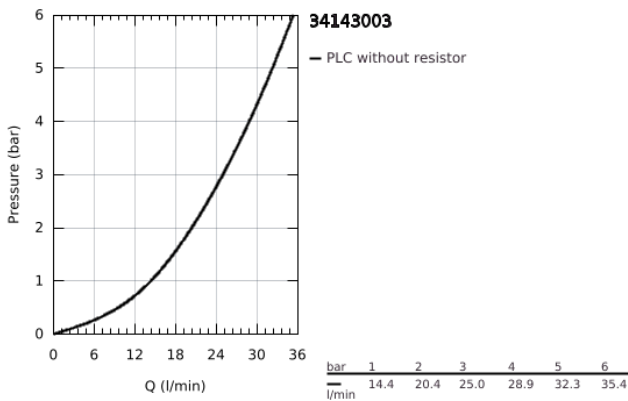

34 143 003 GROHTHERM 1000 THERMOSTATIC SHOWER MIXER 1/2"

PRODUCT DESCRIPTION

- Colour: chrome
- wall mounted
- GROHE CoolTouch safety housing
- GROHE LongLife finish
- GROHE MetalGrip ergonomically shaped metal handles
- GROHE SafeStop - safety button at 38°C
- GROHE SafeStop Plus - optional temperature limiter at 43°C included
- GROHE TurboStat - compact cartridge with wax thermoelement
- integrated mixed water shut off
- volume handle with FlowControl Button (button with individually adjustable stop)
- ceramic headpart 1/2", 180°
- shower bottom outlet 1/2"
- built-in non return valves
- dirt strainers
- protected against backflow
- S-unions
- metal escutcheon
- GROHE EcoJoy - less water, perfect flow

34 143 003 GROHTHERM 1000 THERMOSTATIC SHOWER MIXER 1/2"

SPARE PARTS

- 1: Shut-off handle (Spare part-nr. 47972000)
- 1.1: Cover cap (Spare part-nr. 4797400M)
- 2: Ceramic headpart 1/2" (Spare part-nr. 45346000)
- 2.1: O-Ring $\varnothing 18,2 \times \varnothing 1,7$ (Spare part-nr. 0392400M)
- 3: Temperature control handle (Spare part-nr. 47973000)
- 3.1: Cover cap (Spare part-nr. 4797400M)
- 4: retaining ring (Spare part-nr. 47743000)
- 5: Thermostatic compact cartridge 1/2" (Spare part-nr. 47439000)
- 6: Race (Spare part-nr. 47975000)
- 7: Non-return valve (Spare part-nr. 08565000)
- 8: Non-return valve (Spare part-nr. 47189000)
- 8.1: Filter (Spare part-nr. 0726400M)
- 8.2: Non-return valve (Spare part-nr. 08565000)
- 8.3: O-Ring $\varnothing 17 \times \varnothing 2$ (Spare part-nr. 0305500M)
- 9: S-union (Spare part-nr. 12075000)
- 9.1: Seal (Spare part-nr. 0138600M)
- 9.2: Escutcheon (Spare part-nr. 0221000M)
- 10: Extension 3/4", 20 mm (Spare part-nr. 0713000M)*
- 11: Special spanner (Spare part-nr. 19377000)*
- 12: Socket spanner (Spare part-nr. 19332000)*
- 13: GROHE TurboStat cartridge 1/2" (Spare part-nr. 47175000)*